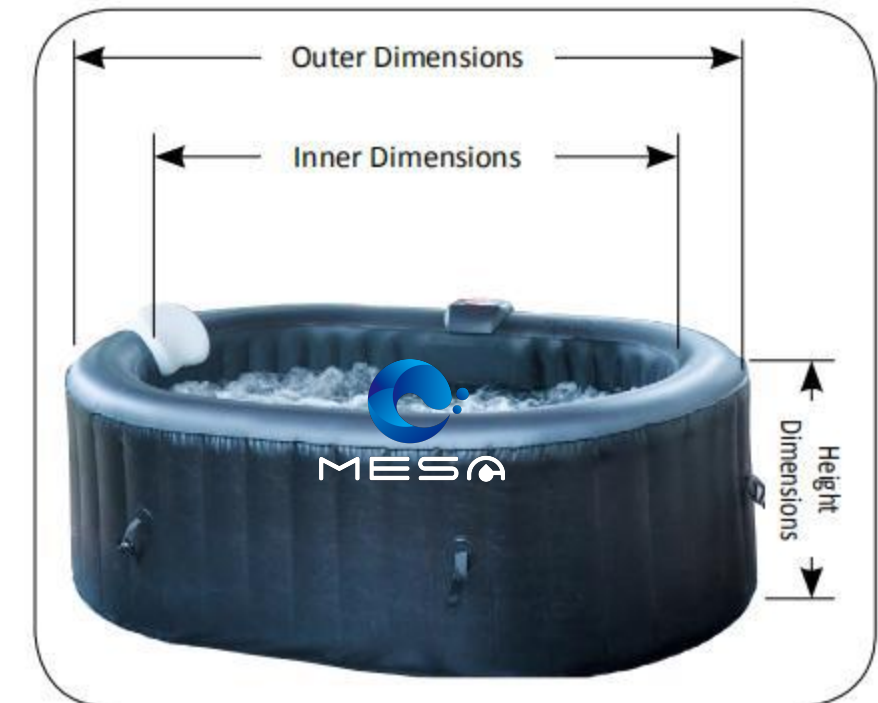

COMPACT OVAL MODEL

Item no.	PH050012
Outer Dimensions	1.90mx1.20mx0.65m
Inner Dimensions	1.50mx0.80m
Seating capacity	1-2 person
Water capacity	Approx.550L/121 gallon
Number of air jet	100 X ϕ 3 mm
Top Lid	Laminated PVC
Spa pool material	Laminated PVC/Durable PVC
Weight	22kgs.dry; 570kgs filled with water
Accessories	Filter cartridge, Ground cloth, Repair kit, Side drink supporter
Control system	220-240V 50Hz(EU) / 110-120V 60Hz (US)
Heater	1200W/1.63HP
Air blower	600W/0.81HP
Filter pump	AC12V, 50Hz 30W, 1880L/420gallon/H
Power cable length	3.3 M / 10.8feet
Warranty	6 months for spa pool,12 months for electric part
20ft loading quantity	180pcs
40GP loading quantity	400pcs
40HQ loading quantity	460pcs

Optional Color

Dimensions