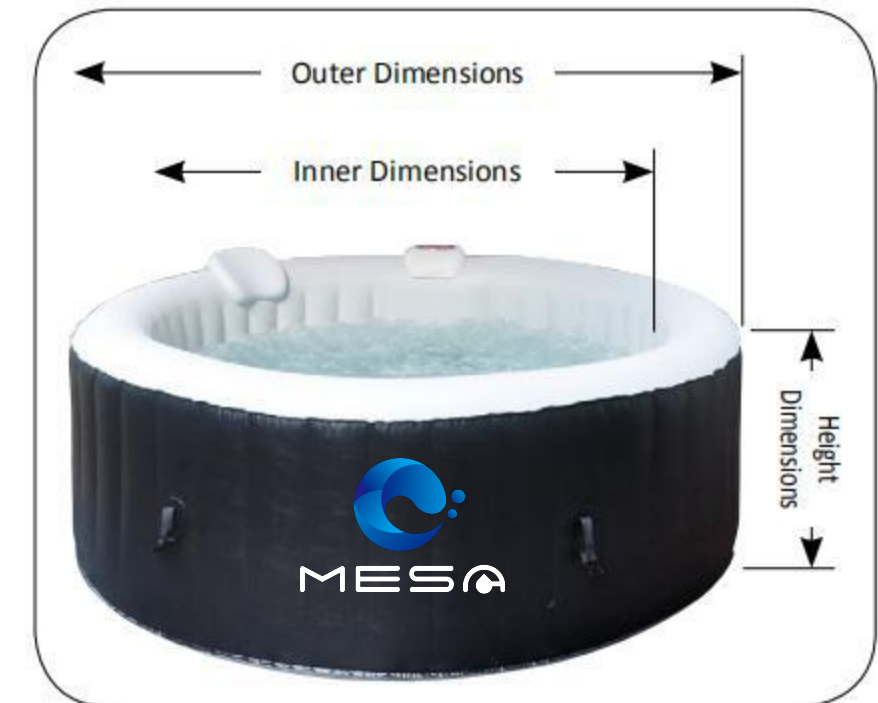

MONSTROUS MODEL

Item no.	PH050014
Outer Dimensions	2.40x0.65m
Inner Dimensions	2.00mx2.00m
Seating capacity	6-8 person
Water capacity	Approx.1324L/350 gallon
Number of air jet	150 X ϕ 3 mm
Top Lid	Laminated PVC with alu.foil
Spa pool material	Laminated PVC/Durable PVC
Weight	36kgs.Dry;1360kgs filled with water
Accessories	Filter cartridge pack x2, Ground cloth, Repair kit, Pressure gauge
Control system	220-240V 50Hz(EU) / 110-120V 60Hz (US)
Heater	1800W/2.45HP
Air blower	600W/0.81HP
Filter pump	AC12V, 50Hz 30W, 1880L/420gallon/H
Power cable length	3.3 M / 10.8feet
Warranty	6 months for spa pool,12 months for electric part
20ft loading quantity	170pcs
40GP loading quantity	330pcs
40HQ loading quantity	370pcs

Optional Color

Dimensions