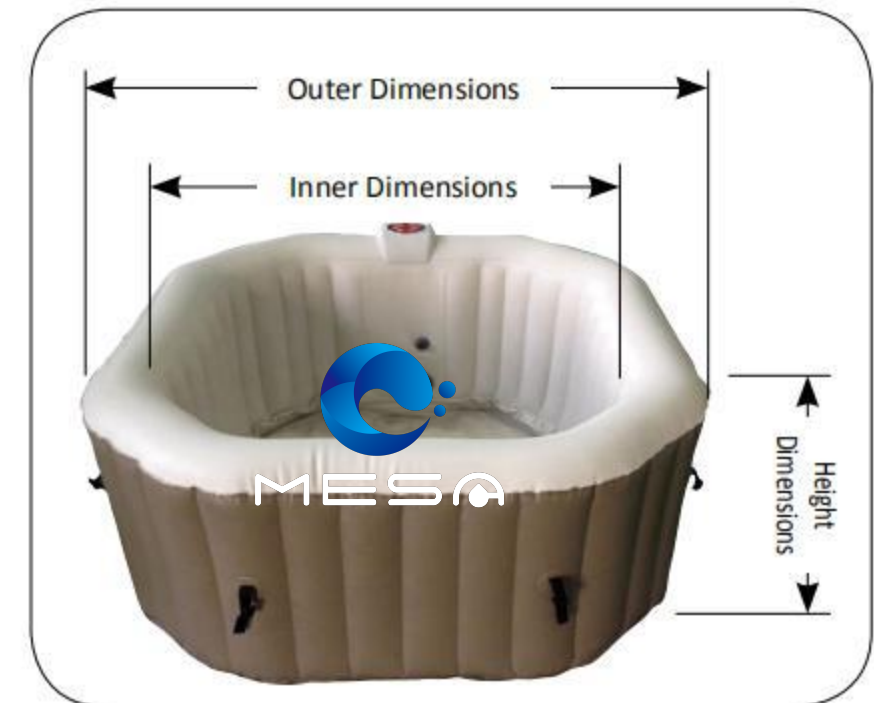

SQUARE ELEGANCE MODEL

Item no.	PH050013	PH050015
Outer Dimensions	1.45x0.65m	1.85x0.65m
Inner Dimensions	1.05mx1.05m	1.45mx1.45m
Seating capacity	2-4 person	4-6 person
Water capacity	Approx.800L/211 gallon	Approx.910L/240 gallon
Number of air jet	100 X ϕ 3 mm	110 X ϕ 3 mm
Top Lid	Laminated PVC with alu.foil	Laminated PVC with alu.foil
Spa pool material	Laminated PVC/Durable PVC	Laminated PVC/Durable PVC
Weight	24kgs.dry; 824kgs filled with water	26kgs.dry;936kgs filled with water
Accessories	Filter cartridge, Ground cloth, Repair kit	
Control system	220-240V 50Hz(EU) / 110-120V 60Hz (US)	
Heater	1200W/1.63HP	
Air blower	600W/0.81HP	
Filter pump	AC12V, 50Hz 30W, 1880L/420gallon/H	
Power cable length	3.3 M / 10.8feet	
Warranty	6 months for spa pool,12 months for electric part	
20ft loading quantity	180pcs	180pcs
40GP loading quantity	400pcs	400pcs
40HQ loading quantity	460pcs	460pcs

Optional Color

Dimensions