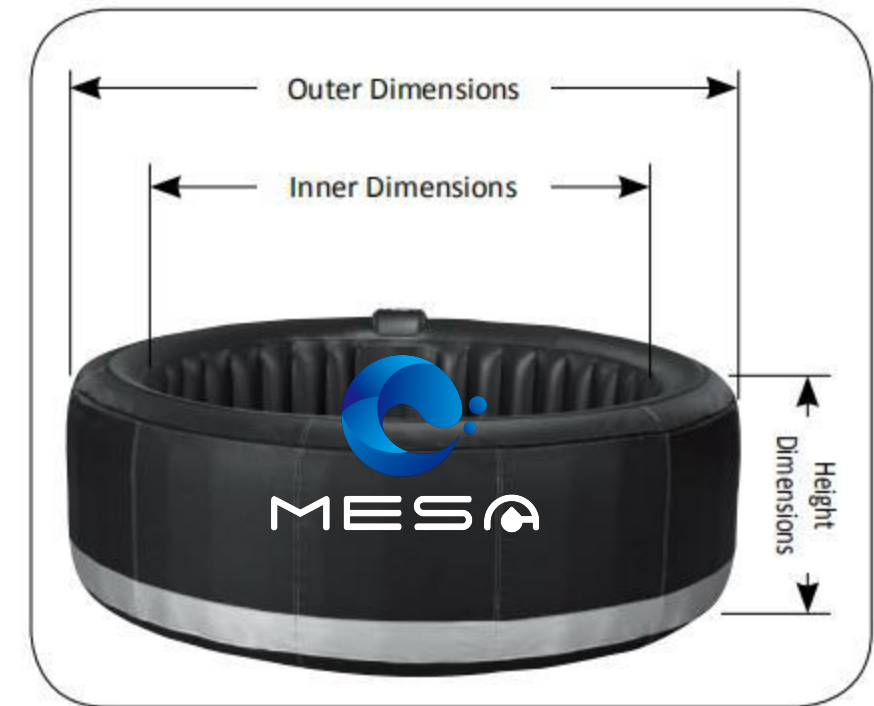

CLASSIC LUXURIOUS MODEL

Item no.	PH050010	PH050011
Outer Dimensions	1.80x0.65m	2.08x0.65m
Inner Dimensions	1.40mx1.40m	1.60mx1.60m
Seating capacity	2-4 person	4-6 person
Water capacity	Approx.800L/211 gallon	Approx.1000L/220 gallon
Number of air jet	130 X ϕ 3 mm	130 X ϕ 3 mm
Top Lid	Synthetic Leather with alu. Film	Synthetic Leather with alu. Film
Spa pool material	Durable PVC	Durable PVC
Weight	28kgs.dry; 828kgs filled with water	32kgs.dry; 1032kgs filled with water
Accessories	Filter cartridge, Ground cloth, Repair kit	
Control system	220-240V 50Hz(EU) / 110-120V 60Hz (US)	
Heater	1200W/1.63HP	
Air blower	600W/0.81HP	
Filter pump	AC12V, 50Hz 30W, 1880L/420gallon/H	
Power cable length	3.3 M / 10.8feet	
Warranty	6 months for spa pool,12 months for electric part	
20ft loading quantity	180pcs	170pcs
40GP loading quantity	340pcs	330pcs
40HQ loading quantity	380pcs	370pcs

Optional Color

Dimensions