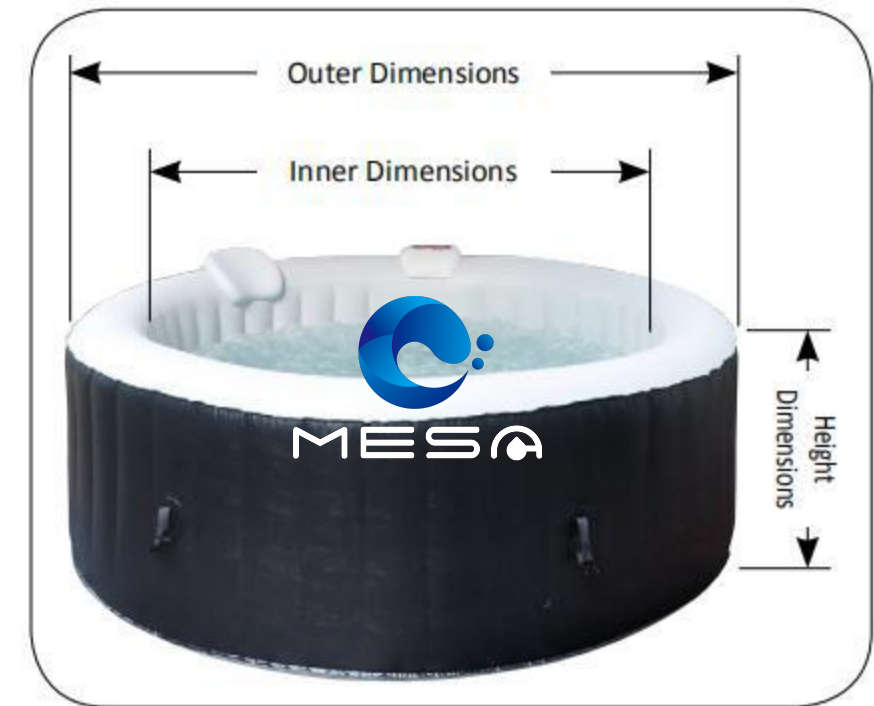

ENTRY ROUND MODEL

Item no.	PH050017	PH050018
Outer Dimensions	1.80mx0.65mH	2.08mx0.65mH
Inner Dimensions	1.40mx1.40m	1.60mx1.60m
Seating capacity	2-4 person	4-6 person
Water capacity	Approx.800L/211 gallon	Approx.1000L/220 gallon
Number of air jet	110 X ϕ 3 mm	130 X ϕ 3 mm
Top Lid	Laminated PVC	Laminated PVC
Spa pool material	Laminated PVC/Durable PVC	Laminated PVC/Durable PVC
Weight	24kgs.dry; 824kgs filled with water	26kgs.dry;1028kgs filled with water
Accessories	Filter cartridge, Ground cloth, Repair kit	
Control system	220-240V 50Hz(EU) / 110-120V 60Hz (US)	
Heater	1200W/1.63HP	
Air blower	600W/0.81HP	
Filter pump	AC12V, 50Hz 30W, 1880L/420gallon/H	
Power cable length	3.3 M / 10.8feet	
Warranty	6 months for spa pool,12 months for electric part	
20ft loading quantity	180pcs	180pcs
40GP loading quantity	400pcs	400pcs
40HQ loading quantity	460pcs	460pcs

Optional Color

Dimensions