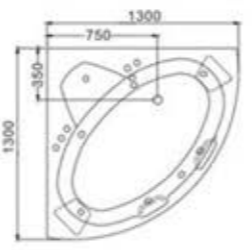

C-423 (C-3086)
Size:1300x1300x590/mm