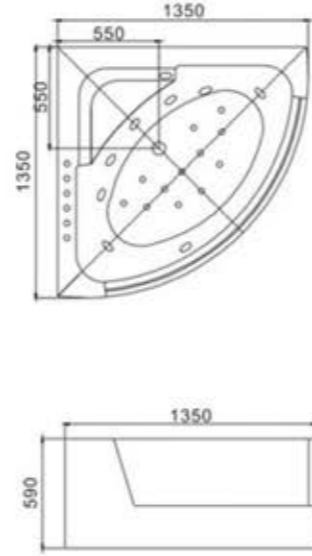

C-478-2
Size:1200x1700x580/mm

C-478-1
Size:1200x1700x580/mm

C-479-15
Size:850x1500x580/mm
C-479-16
Size:850x1600x580/mm
C-479-17
Size:850x1700x580/mm
C-479-18
Size:850x1800x580/mm

C-480
Size:1200x1700x580/mm

C-483-17(L)
Size:800x1700x580/mm

C-491-17
Size:800x1700x580/mm
C-491-18
Size:800x1800x580/mm

C-484(L)
Size:1200x1700x580/mm

C-493-17
Size: 800x1700x580/mm

Massage Bathtub

C-496
Size: 1200x1800x580/mm

C-494-15 (R)
Size: 750x1500x580/mm
C-494-17 (R)
Size: 800x1700x580/mm
C-495 (R)
Size: 1200x1700x580/mm

C-474
Size:1400x1400x620/mm

C-486-135
Size:1350x1350x580/mm
C-486-150
Size:1500x1500x580/mm

C-488-135
Size:1350x1350x580/mm
C-488-150
Size:1500x1500x580/mm

C-487-135
Size:1350x1350x580/mm
C-487-150
Size:1500x1500x580/mm

C-400-YT(C-3130-YT)
Size:1350x1350x580/mm
C-401-YT(C-3130-YT)
Size:1500x1500x580/mm

C-402(C-3132)(R)
Size:750x1500x590/mm
C-403(C-3133)(R)
Size:800x1700x590/mm

C-400-1(C-3130-1)
Size:1350x1350x580/mm
C-401-1(C-3131-1)
Size:1350x1350x580/mm