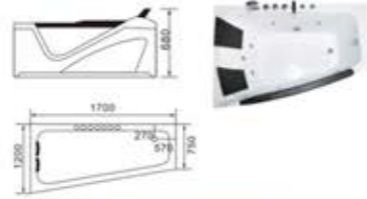

C-022 (L)
Size:1200x1800x680/mm
No.1Pillow 1号枕头 x 2

C-031
Size:1500x1500x680/mm
No.1Pillow 1号枕头 x 2

C-034
Size:800x1500x680/mm
C-035
Size:800x1700x680/mm
No.2Pillow 2号枕头 x 1

C-036(R)
Size:1200x1700x680/mm
No.2Pillow 2号枕头 x 2