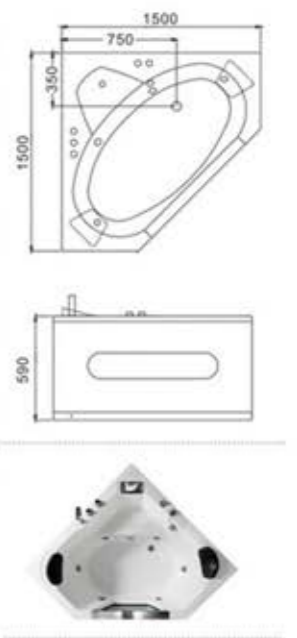

C-418 (C-3081)
Size:1500x1500x590/mm

C-436 (C-3099)
Size:1200x1700x590/mm
No.17Pillow 17号枕头 x 4