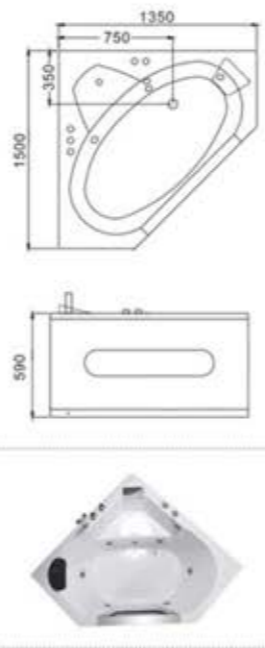

C-417(C-3080)
Size:1350x1350x590/mm

C-424 (C-3087)
Size:1400x1400x590/mm
C-425 (C-3088)
Size:1500x1500x590/mm