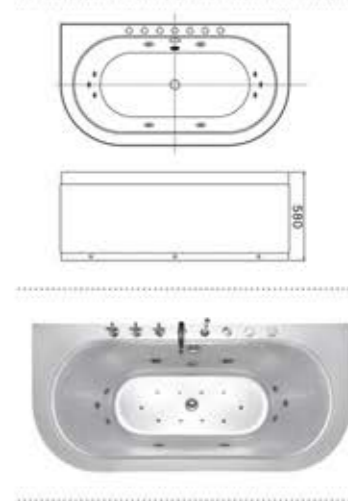

C-450
Size:850x1500x580/mm
C-451
Size:850x1700x580/mm

C-463-XH(L)
Size:950x1700x580/mm

C-452
Size:800x1700x580/mm
C-453
Size:800x1800x580/mm

C-466-ZGB
Size:800x1500x580/mm
C-467-ZGB
Size:800x1700x580/mm

C-3192
Size:1300x1300x570/mm

C-3204
Size:900x1850x580/mm

C-3193
Size:1300x1300x570/mm

C-3227
Size:850x1800x680/mm

C-3228
Size:830x1800x750/mm

SH-110-15
Size:800x1500x580/mm
SH-110-16
Size:800x1600x580/mm
SH-110-17
Size:800x1700x580/mm