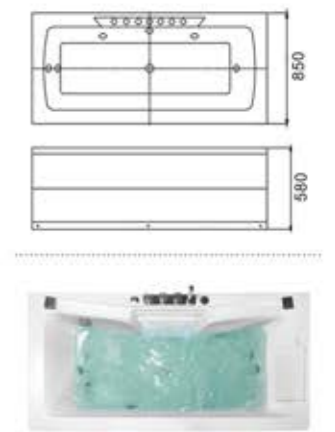

C-479-15
Size:850x1500x580/mm
C-479-16
Size:850x1600x580/mm
C-479-17
Size:850x1700x580/mm
C-479-18
Size:850x1800x580/mm

C-483-17(L)
Size:800x1700x580/mm