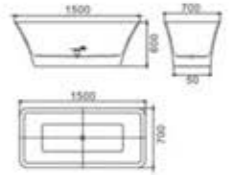

MESA

ACRYLIC BATHTUB

SERIES

C-300
Size: 800x1800x1250/mm

+/- 2 cm

C-2014
Size:750x1500x730/mm
C-2168
Size:750x1600x760/mm
C-2015
Size:750x1700x780/mm

C-2268-15
Size:750x1500x620/mm
C-2268-17
Size:750x1700x640/mm

C-3047
Size:700x1500x600/mm
Size:27.5x59x23.6
C-3048
Size:750x1700x600/mm
Size:29.5x66.9x23.6

C-3010
Size:700x1500x600/mm
Size:27.5x59x23.6
C-3011
Size:700x1700x600/mm
Size:27.5x66.9x23.6

C-3146-HLT-15
Size:750x1500x580/mm
C-3146-HLT-16
Size:750x1600x580/mm
C-3146-HLT-17
Size:750x1700x580/mm