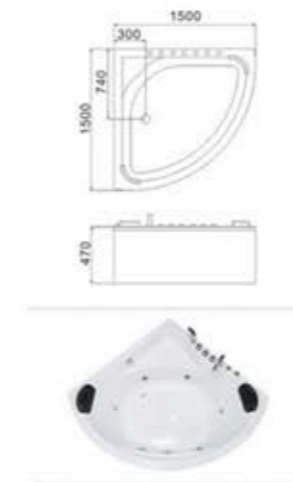

C-064
Size:1500x1500x600/mm
No.13Pillow 13号枕头 x 2

C-065
Size:1350x1350x680/mm
C-066
Size:1500x1500x700/mm
No.1Pillow 1号枕头 x 2

C-071-2 (L)
Size:750x1200x550/mm
C-072-2 (L)
Size:750x1400x550/mm
C-073-2 (L)
Size:750x1500x550/mm
C-074-2 (L)
Size:750x1600x550/mm
C-075-2 (L)
Size:750x1700x550/mm

C-100
Size:1850x1850x850/mm
No.2Pillow 2号枕头 x 4

DROP IN BATHTUB

C-070
Size:700x1500x380/mm

C-500-TV(C-3142-TV)(R)
Size:1200x1850x470/mm

C-500-(C-3142)(R)
Size:1200x1850x470/mm

C-064-X
Size:1500x1500x470/mm
No.13Pillow 13号枕头 x 2

C-501(C-3143)
Size:1100x1800x470/mm

C-502(C-3153)
Size:1650x1650x480/mm

C-503 (C-3054)
Size:1500x1500x500/mm

C-504 (C-3055)
Size:900x1800x520/mm
No.1 Pillow 16号枕头 x 1

C-508 (C-3059)
Size:750x150x460/mm
C-509 (C-3060)
Size:750x170x460/mm