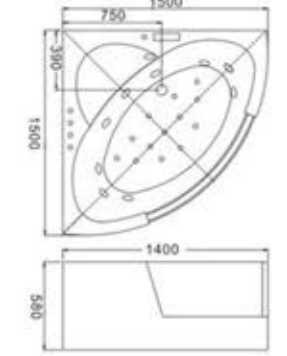

C-448(C-3189)
Size:1400x1400x580/mm
C-449(C-3190)
Size:1500x1500x580/mm