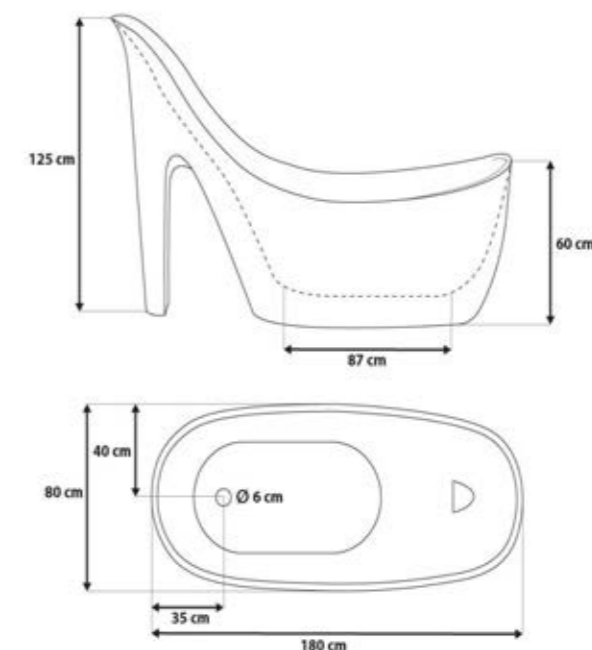

MESA

ACRYLIC BATHTUB

SERIES

C-300
Size: 800x1800x1250/mm

+/- 2 cm

C-2014
Size:750x1500x730/mm
C-2168
Size:750x1600x760/mm
C-2015
Size:750x1700x780/mm

C-2268-15
Size:750x1500x620/mm
C-2268-17
Size:750x1700x640/mm

C-3047
Size:700x1500x600/mm
Size:27.5x59x23.6
C-3048
Size:750x1700x600/mm
Size:29.5x66.9x23.6

C-3010
Size:700x1500x600/mm
Size:27.5x59x23.6
C-3011
Size:700x1700x600/mm
Size:27.5x66.9x23.6

C-3146-HLT-15
Size:750x1500x580/mm
C-3146-HLT-16
Size:750x1600x580/mm
C-3146-HLT-17
Size:750x1700x580/mm

C-492-15-CL
Size:750x1500x580/mm
C-492-17-CL
Size:800x1700x580/mm

C-457(L)
Size:750x1500/1600x300/mm
C-458(L)
Size:750x1600/1700x300/mm
C-459(L)
Size:750x1700/1800x330/mm

C-464 (R)
Size:812x1524x530/mm
C-465 (R)
Size:812x1700x530/mm