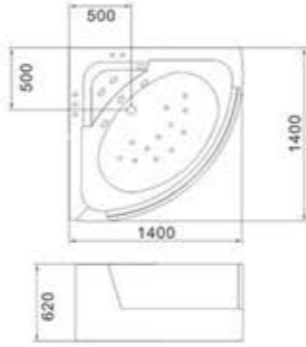

C-478-2
Size:1200x1700x580/mm

C-478-1
Size:1200x1700x580/mm

C-479-15
Size:850x1500x580/mm
C-479-16
Size:850x1600x580/mm
C-479-17
Size:850x1700x580/mm
C-479-18
Size:850x1800x580/mm

C-480
Size:1200x1700x580/mm

C-483-17(L)
Size:800x1700x580/mm

C-491-17
Size:800x1700x580/mm
C-491-18
Size:800x1800x580/mm

C-484(L)
Size:1200x1700x580/mm

C-493-17
Size: 800x1700x580/mm

Massage Bathtub

C-496
Size: 1200x1800x580/mm

C-494-15 (R)
Size: 750x1500x580/mm
C-494-17 (R)
Size: 800x1700x580/mm
C-495 (R)
Size: 1200x1700x580/mm

C-474
Size:1400x1400x620/mm

C-486-135
Size:1350x1350x580/mm
C-486-150
Size:1500x1500x580/mm

C-488-135
Size:1350x1350x580/mm
C-488-150
Size:1500x1500x580/mm

C-487-135
Size:1350x1350x580/mm
C-487-150
Size:1500x1500x580/mm