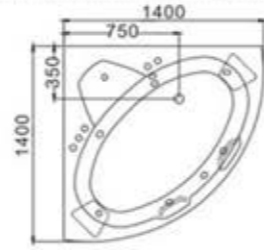

C-413(C-3069)
Size:1350x1350x560/mm

C-414(C-3077)
Size:800x1500x590/mm
C-415(C-3078)
Size:800x1600x590/mm
C-416(C-3079)
Size:800x1700x590/mm

C-417-135-TB
Size:1350x1350x580/mm
C-417-150-TB
Size:1500x1500x580/mm

C-417(C-3080)
Size:1350x1350x590/mm

C-418 (C-3081)
Size:1500x1500x590/mm

C-424 (C-3087)
Size:1400x1400x590/mm
C-425 (C-3088)
Size:1500x1500x590/mm

C-436 (C-3099)
Size:1200x1700x590/mm
No.17Pillow 17号枕头 x 4