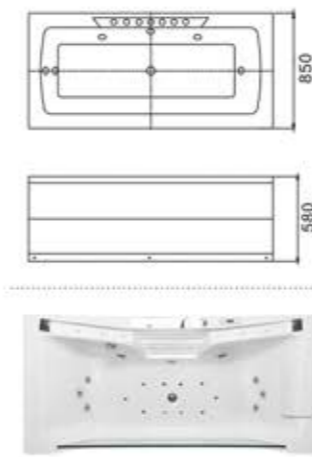

MS-S7101-BSM
Size:1500x710x420mm
Size:1700x750x420mm

MS-S7102-BSM
Size:1700x750x420mm

MS-S7120-BSM
Size:1700x750x420mm

MS-7508-BSM
Size:1800x900x460mm

MS-S7131-BSM
Size:1695x750x420mm

MS-S7104-BSM
Size:1700x800x420mm

MS-S7127-BSM
Size:1870x970x450mm

MS-S7121-BSM
Size:1350x1350x450mm
Size:1700x1700x500mm

**MASSAGE BATHTUB
SERIES**

C-477-15
Size:850x1500x580/mm
C-477-16
Size:850x1600x580/mm
C-477-17
Size:850x1700x580/mm
C-477-18
Size:850x1800x580/mm

C-478-2
Size:1200x1700x580/mm

C-478-1
Size:1200x1700x580/mm

C-479-15
Size:850x1500x580/mm
C-479-16
Size:850x1600x580/mm
C-479-17
Size:850x1700x580/mm
C-479-18
Size:850x1800x580/mm

C-480
Size:1200x1700x580/mm