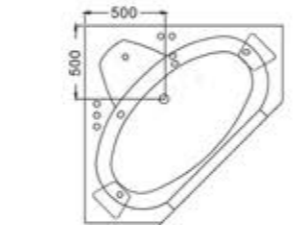

C-483-17(L)
Size:800x1700x580/mm

C-491-17
Size:800x1700x580/mm
C-491-18
Size:800x1800x580/mm

C-484(L)
Size:1200x1700x580/mm

C-493-17
Size: 800x1700x580/mm

Massage Bathtub

C-496
Size: 1200x1800x580/mm

C-494-15 (R)
Size: 750x1500x580/mm
C-494-17 (R)
Size: 800x1700x580/mm
C-495 (R)
Size: 1200x1700x580/mm

C-474
Size:1400x1400x620/mm

C-486-135
Size:1350x1350x580/mm
C-486-150
Size:1500x1500x580/mm

C-488-135
Size:1350x1350x580/mm
C-488-150
Size:1500x1500x580/mm

C-487-135
Size:1350x1350x580/mm
C-487-150
Size:1500x1500x580/mm