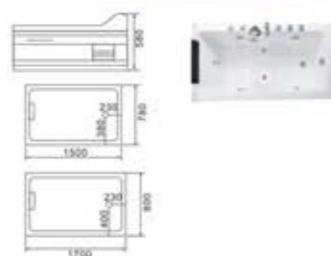

C-067 (L)
Size:800x1500x580/mm
C-068 (L)
Size:800x1600x580/mm
C-069 (L)
Size:800x1700x580/mm