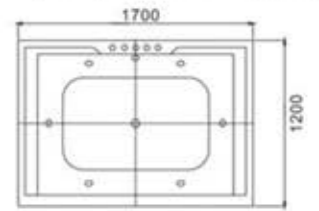

C-413(C-3069)
Size:1350x1350x560/mm

C-414(C-3077)
Size:800x1500x590/mm
C-415(C-3078)
Size:800x1600x590/mm
C-416(C-3079)
Size:800x1700x590/mm

C-417-135-TB
Size:1350x1350x580/mm
C-417-150-TB
Size:1500x1500x580/mm

C-417(C-3080)
Size:1350x1350x590/mm

C-418 (C-3081)
Size:1500x1500x590/mm

C-424 (C-3087)
Size:1400x1400x590/mm
C-425 (C-3088)
Size:1500x1500x590/mm

C-436 (C-3099)
Size:1200x1700x590/mm
No.17Pillow 17号枕头 x 4