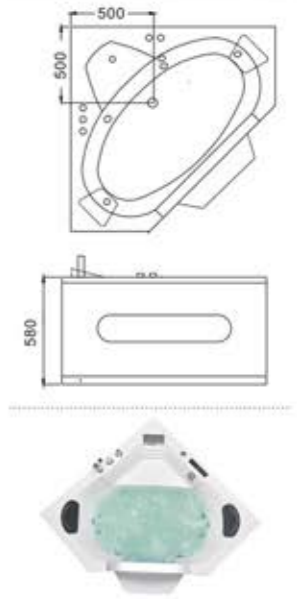

C-402-YT(3132-YT)(R)
Size:750x1500x580/mm
C-403-YT(3133-YT)(R)
Size:800x1700x580/mm

C-410(C-3066)
Size:1350x1350x620/mm
No.1 Pillow 13号枕头 x 1

C-411(C-3067)
Size:1500x1500x620/mm
No.1 Pillow 13号枕头 x 2

C-409(C-3065) (R)
Size:1200x1700x650/mm
No.1 Pillow 2号枕头 x 2

C-413(C-3069)
Size:1350x1350x560/mm

C-414(C-3077)
Size:800x1500x590/mm
C-415(C-3078)
Size:800x1600x590/mm
C-416(C-3079)
Size:800x1700x590/mm

C-417-135-TB
Size:1350x1350x580/mm
C-417-150-TB
Size:1500x1500x580/mm