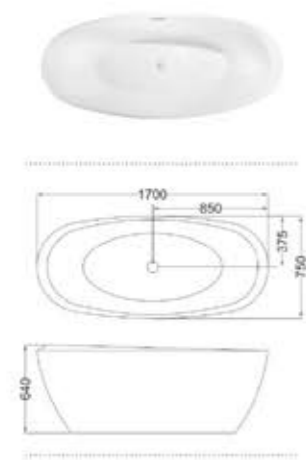

MESA

ACRYLIC BATHTUB

SERIES

C-300
Size: 800x1800x1250/mm

+/- 2 cm

C-2014
Size:750x1500x730/mm
C-2168
Size:750x1600x760/mm
C-2015
Size:750x1700x780/mm

C-2268-15
Size:750x1500x620/mm
C-2268-17
Size:750x1700x640/mm

C-3047
Size:700x1500x600/mm
Size:27.5x59x23.6
C-3048
Size:750x1700x600/mm
Size:29.5x66.9x23.6

C-3010
Size:700x1500x600/mm
Size:27.5x59x23.6
C-3011
Size:700x1700x600/mm
Size:27.5x66.9x23.6

C-3146-HLT-15
Size:750x1500x580/mm
C-3146-HLT-16
Size:750x1600x580/mm
C-3146-HLT-17
Size:750x1700x580/mm