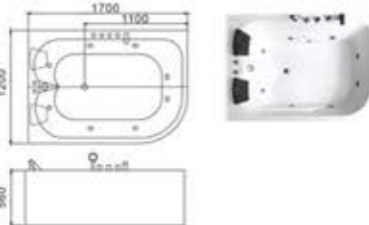

C-419(C-3082)(L)
Size:800x1500x590/mm
C-420(C-3083)(L)
Size:800x1600x590/mm
C-421(C-3084)(L)
Size:800x1700x590/mm