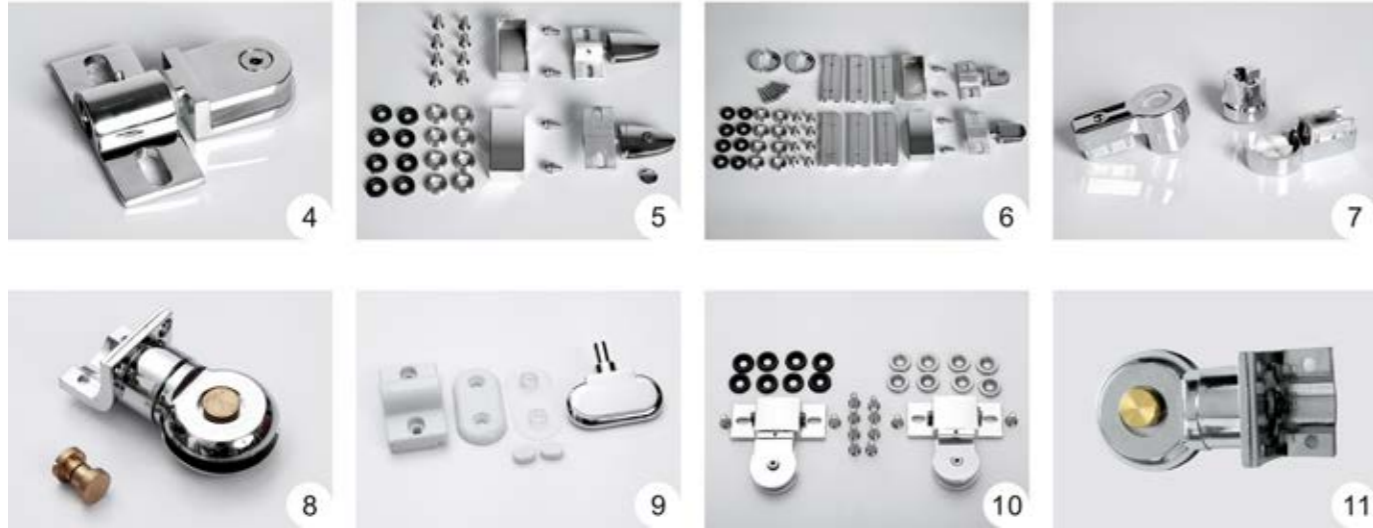

拉手 Handle

铰链 Hinge

滑轮 Wheels

下水 Drainer

底盘 Shower Tray

DP-70
Size: 700x700x50/mm
DP-80
Size: 800x800x50/mm
DP-80-90
Size: 800x900x50/mm
DP-90
Size: 900x900x50/mm
DP-100
Size: 1000x1000x50/mm

DP-80-S
Size: 800x800x50/mm
DP-90-S
Size: 900x900x50/mm
DP-100-S
Size: 1000x1000x50/mm