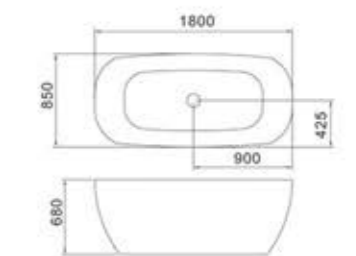

C-444(C-3065-1)(R)
Size:1200x1700x650/mm
No.1Pillow 2号枕头 x 2

C-445(C-3186)
Size:850x1500x580/mm
C-446(C-3187)
Size:850x1600x580/mm
C-447(C-3188)
Size:850x1700x580/mm

C-448(C-3189)
Size:1400x1400x580/mm
C-449(C-3190)
Size:1500x1500x580/mm

C-450
Size:850x1500x580/mm
C-451
Size:850x1700x580/mm

C-463-XH(L)
Size:950x1700x580/mm

C-452
Size:800x1700x580/mm
C-453
Size:800x1800x580/mm

C-466-ZGB
Size:800x1500x580/mm
C-467-ZGB
Size:800x1700x580/mm

C-3192
Size:1300x1300x570/mm

C-3204
Size:900x1850x580/mm

C-3193
Size:1300x1300x570/mm

C-3227
Size:850x1800x680/mm

C-3228
Size:830x1800x750/mm

SH-110-15
Size:800x1500x580/mm
SH-110-16
Size:800x1600x580/mm
SH-110-17
Size:800x1700x580/mm