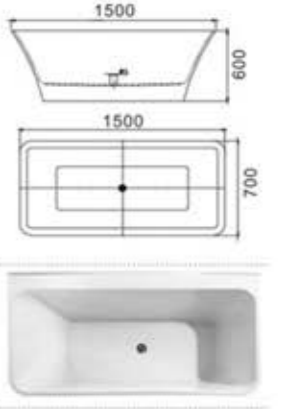

MESA

ACRYLIC BATHTUB

SERIES

C-300
Size: 800x1800x1250/mm

+/- 2 cm

C-2014
Size:750x1500x730/mm
C-2168
Size:750x1600x760/mm
C-2015
Size:750x1700x780/mm

C-2268-15
Size:750x1500x620/mm
C-2268-17
Size:750x1700x640/mm

C-3047
Size:700x1500x600/mm
Size:27.5x59x23.6
C-3048
Size:750x1700x600/mm
Size:29.5x66.9x23.6

C-3010
Size:700x1500x600/mm
Size:27.5x59x23.6
C-3011
Size:700x1700x600/mm
Size:27.5x66.9x23.6

C-3146-HLT-15
Size:750x1500x580/mm
C-3146-HLT-16
Size:750x1600x580/mm
C-3146-HLT-17
Size:750x1700x580/mm

C-3152
Size:750x1500x580/mm
Size:29.5x59x22.8
C-3153
Size:750x1700x580/mm
Size:29.5x66.9x22.8

C-3145
Size:750x1500x590/mm
Size:29.5x59x23.2
C-3146
Size:750x1700x590/mm
Size:29.5x66.9x23.2

C-3161
Size:1000x1850x580/mm

C-3163
Size:800x1700x650/mm
Size:31.4x70.8x25.6
C-3164
Size:850x1800x680/mm
Size:33.5x70.8x26.8

C-3177-YCH
Size:800x1700x580/mm
C-3178-YCH
Size:850x1800x580/mm

C-3177-YCL
Size:800x1700x580/mm
C-3178-YCL
Size:850x1800x580/mm