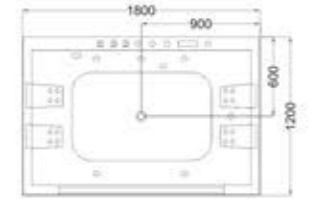

C-483-17(L)
Size:800x1700x580/mm

C-491-17
Size:800x1700x580/mm
C-491-18
Size:800x1800x580/mm

C-484(L)
Size:1200x1700x580/mm

C-493-17
Size: 800x1700x580/mm

Massage Bathtub

C-496
Size: 1200x1800x580/mm

C-494-15 (R)
Size: 750x1500x580/mm
C-494-17 (R)
Size: 800x1700x580/mm
C-495 (R)
Size: 1200x1700x580/mm