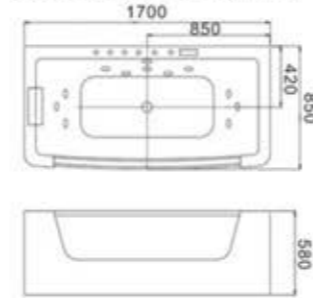

C-445(C-3186)
Size:850x1500x580/mm
C-446(C-3187)
Size:850x1600x580/mm
C-447(C-3188)
Size:850x1700x580/mm

C-450
Size:850x1500x580/mm
C-451
Size:850x1700x580/mm