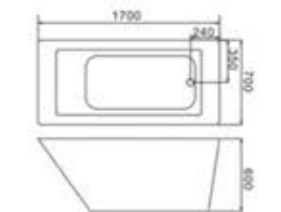

MESA

ACRYLIC BATHTUB

SERIES

C-300
Size: 800x1800x1250/mm

+/- 2 cm

C-2014
Size:750x1500x730/mm
C-2168
Size:750x1600x760/mm
C-2015
Size:750x1700x780/mm

C-2268-15
Size:750x1500x620/mm
C-2268-17
Size:750x1700x640/mm

C-3047
Size:700x1500x600/mm
Size:27.5x59x23.6
C-3048
Size:750x1700x600/mm
Size:29.5x66.9x23.6

C-3010
Size:700x1500x600/mm
Size:27.5x59x23.6
C-3011
Size:700x1700x600/mm
Size:27.5x66.9x23.6

C-3146-HLT-15
Size:750x1500x580/mm
C-3146-HLT-16
Size:750x1600x580/mm
C-3146-HLT-17
Size:750x1700x580/mm