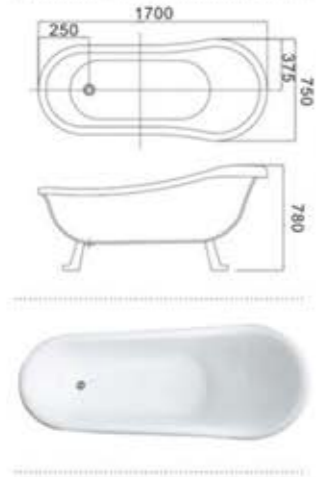

MESA

ACRYLIC BATHTUB

SERIES

C-300
Size: 800x1800x1250/mm

+/- 2 cm

C-2014
Size:750x1500x730/mm
C-2168
Size:750x1600x760/mm
C-2015
Size:750x1700x780/mm

C-2268-15
Size:750x1500x620/mm
C-2268-17
Size:750x1700x640/mm

C-3047
Size:700x1500x600/mm
Size:27.5x59x23.6
C-3048
Size:750x1700x600/mm
Size:29.5x66.9x23.6

C-3010
Size:700x1500x600/mm
Size:27.5x59x23.6
C-3011
Size:700x1700x600/mm
Size:27.5x66.9x23.6

C-3146-HLT-15
Size:750x1500x580/mm
C-3146-HLT-16
Size:750x1600x580/mm
C-3146-HLT-17
Size:750x1700x580/mm