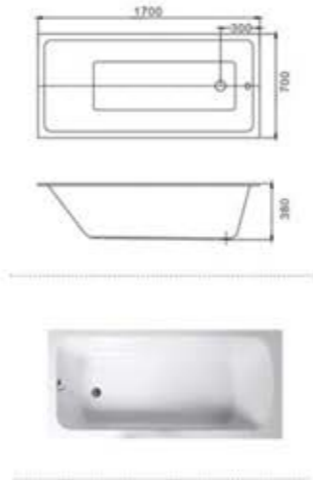

C-064
Size:1500x1500x600/mm
No.13Pillow 13号枕头 x 2

C-065
Size:1350x1350x680/mm
C-066
Size:1500x1500x700/mm
No.1Pillow 1号枕头 x 2

C-071-2 (L)
Size:750x1200x550/mm
C-072-2 (L)
Size:750x1400x550/mm
C-073-2 (L)
Size:750x1500x550/mm
C-074-2 (L)
Size:750x1600x550/mm
C-075-2 (L)
Size:750x1700x550/mm

C-100
Size:1850x1850x850/mm
No.2Pillow 2号枕头 x 4

DROP IN BATHTUB

C-070
Size:700x1500x380/mm

C-500-TV(C-3142-TV)(R)
Size:1200x1850x470/mm

C-500-(C-3142)(R)
Size:1200x1850x470/mm

C-064-X
Size:1500x1500x470/mm
No.13Pillow 13号枕头 x 2

C-501(C-3143)
Size:1100x1800x470/mm

C-502(C-3153)
Size:1650x1650x480/mm

C-503 (C-3054)
Size:1500x1500x500/mm

C-504 (C-3055)
Size:900x1800x520/mm
No.1 Pillow 16号枕头 x 1

C-508 (C-3059)
Size:750x150x460/mm
C-509 (C-3060)
Size:750x170x460/mm