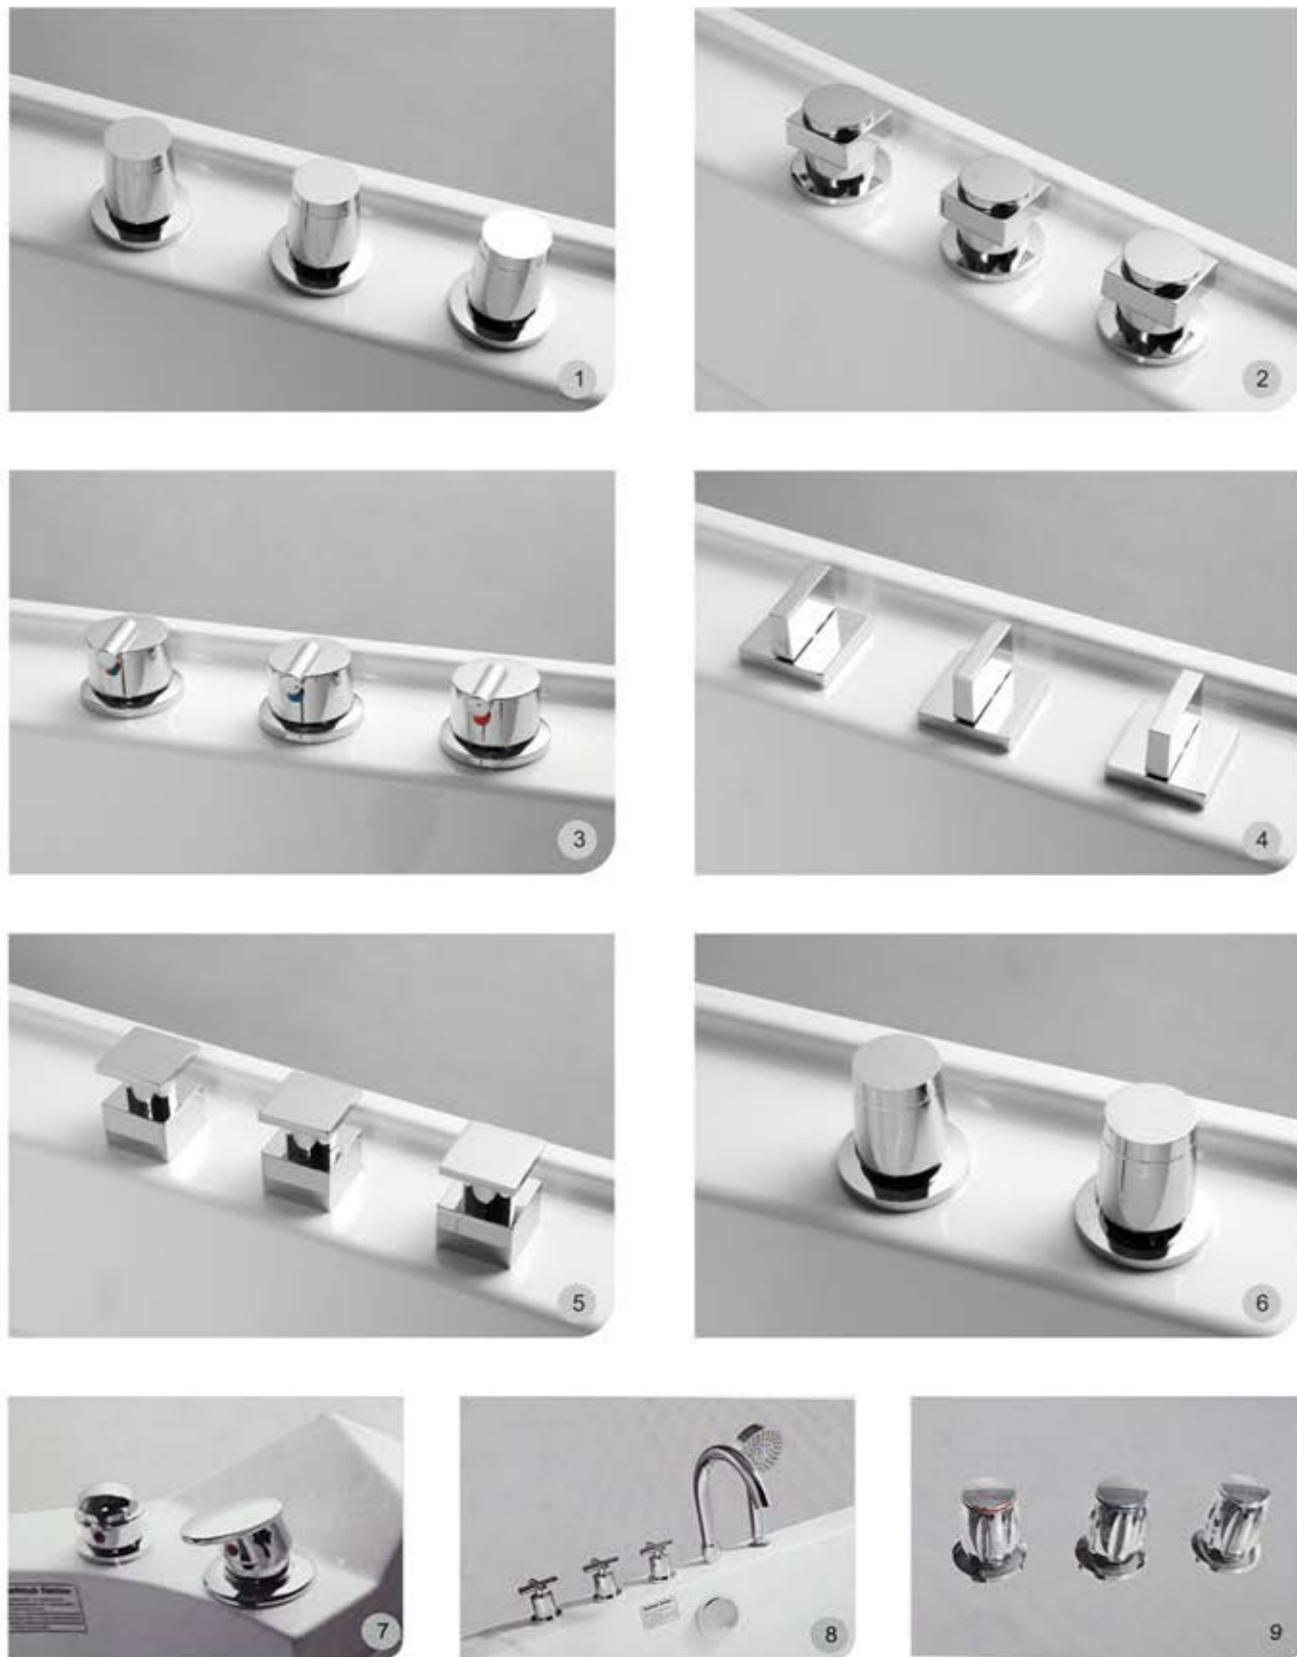

▪ 龙头 THE FAUCET