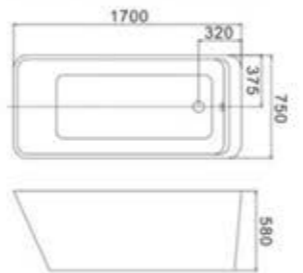

MESA

ACRYLIC BATHTUB

SERIES

C-300
Size: 800x1800x1250/mm

+/- 2 cm

C-2014
Size:750x1500x730/mm
C-2168
Size:750x1600x760/mm
C-2015
Size:750x1700x780/mm

C-2268-15
Size:750x1500x620/mm
C-2268-17
Size:750x1700x640/mm

C-3047
Size:700x1500x600/mm
Size:27.5x59x23.6
C-3048
Size:750x1700x600/mm
Size:29.5x66.9x23.6

C-3010
Size:700x1500x600/mm
Size:27.5x59x23.6
C-3011
Size:700x1700x600/mm
Size:27.5x66.9x23.6

C-3146-HLT-15
Size:750x1500x580/mm
C-3146-HLT-16
Size:750x1600x580/mm
C-3146-HLT-17
Size:750x1700x580/mm

C-3152
Size:750x1500x580/mm
Size:29.5x59x22.8
C-3153
Size:750x1700x580/mm
Size:29.5x66.9x22.8

C-3145
Size:750x1500x590/mm
Size:29.5x59x23.2
C-3146
Size:750x1700x590/mm
Size:29.5x66.9x23.2

C-3161
Size:1000x1850x580/mm

C-3163
Size:800x1700x650/mm
Size:31.4x70.8x25.6
C-3164
Size:850x1800x680/mm
Size:33.5x70.8x26.8

C-3177-YCH
Size:800x1700x580/mm
C-3178-YCH
Size:850x1800x580/mm

C-3177-YCL
Size:800x1700x580/mm
C-3178-YCL
Size:850x1800x580/mm