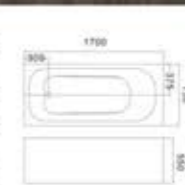

C-045(L)
Size:850x1700x680/mm
C-047(L)
Size:850x1500x680/mm
No.6Pillow 6号枕头 x 1

C-050
Size:800x1700x650/mm
No.6Pillow 6号枕头 x 1

C-037
Size:1350x1350x680/mm
No.4Pillow 4号枕头 x 1

C-038
Size:1500x1500x680/mm
No.4Pillow 4号枕头 x 2

C-052
Size:1300x1300x680/mm
No.1Pillow 1号枕头 x 1

C-059(L)
Size:800x1500x600/mm
C-060(L)
Size:800x1600x600/mm
C-061(L)
Size:800x1700x600/mm
No.10Pillow 10号枕头 x 1

C-062 (L)
Size:1000x1700x600/mm
No.13Pillow 13号枕头 x 1

C-063
Size:1350x1350x600/mm
No.13Pillow 13号枕头 x 1

C-067 (L)
Size:800x1500x580/mm
C-068 (L)
Size:800x1600x580/mm
C-069 (L)
Size:800x1700x580/mm

C-071-1 (R)
Size:750x1200x550/mm
C-072-1 (R)
Size:750x1400x550/mm
C-073-1 (R)
Size:750x1500x550/mm
C-074-1 (R)
Size:750x1600x550/mm
C-075-1 (R)
Size:750x1700x550/mm