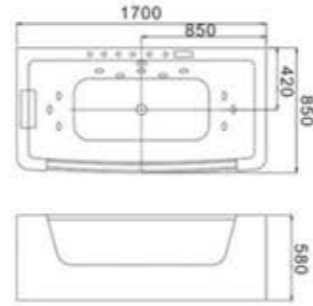

C-413(C-3069)
Size:1350x1350x560/mm

C-414(C-3077)
Size:800x1500x590/mm
C-415(C-3078)
Size:800x1600x590/mm
C-416(C-3079)
Size:800x1700x590/mm

C-417-135-TB
Size:1350x1350x580/mm
C-417-150-TB
Size:1500x1500x580/mm

C-423 (C-3086)
Size:1300x1300x590/mm

C-441 (C-3062-1) (R)
Size:850x1500x620/mm
C-442 (C-3063-1) (R)
Size:850x1600x620/mm
C-442 (C-3064-1) (R)
Size:850x1700x620/mm
No.1Pillow 15号枕头 x 1

C-445-1(C-3186-1)
Size:850x1500x580/mm
C-446-1(C-3187-1)
Size:850x1600x580/mm
C-447-1(C-3188-1)
Size:850x1700x580/mm