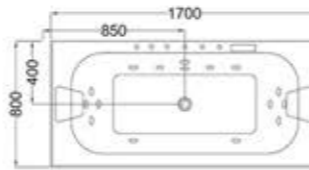

C-483-17(L)
Size:800x1700x580/mm

C-491-17
Size:800x1700x580/mm
C-491-18
Size:800x1800x580/mm

C-484(L)
Size:1200x1700x580/mm

C-493-17
Size: 800x1700x580/mm

Massage Bathtub

C-496
Size: 1200x1800x580/mm

C-494-15 (R)
Size: 750x1500x580/mm
C-494-17 (R)
Size: 800x1700x580/mm
C-495 (R)
Size: 1200x1700x580/mm