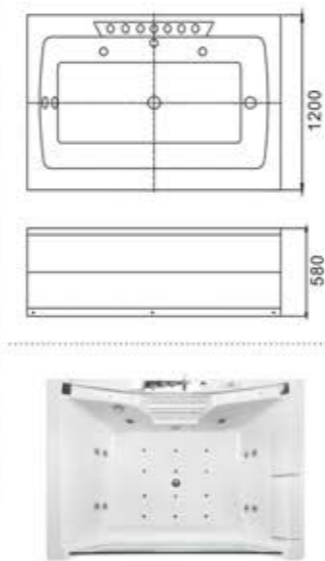

MS-S7101-BSM
Size:1500x710x420mm
Size:1700x750x420mm

MS-S7102-BSM
Size:1700x750x420mm

MS-S7120-BSM
Size:1700x750x420mm

MS-7508-BSM
Size:1800x900x460mm

MS-S7131-BSM
Size:1695x750x420mm

MS-S7104-BSM
Size:1700x800x420mm

MS-S7127-BSM
Size:1870x970x450mm

MS-S7121-BSM
Size:1350x1350x450mm
Size:1700x1700x500mm

**MASSAGE BATHTUB
SERIES**

C-477-15
Size:850x1500x580/mm
C-477-16
Size:850x1600x580/mm
C-477-17
Size:850x1700x580/mm
C-477-18
Size:850x1800x580/mm

C-478-2
Size:1200x1700x580/mm

C-478-1
Size:1200x1700x580/mm

C-479-15
Size:850x1500x580/mm
C-479-16
Size:850x1600x580/mm
C-479-17
Size:850x1700x580/mm
C-479-18
Size:850x1800x580/mm

C-480
Size:1200x1700x580/mm