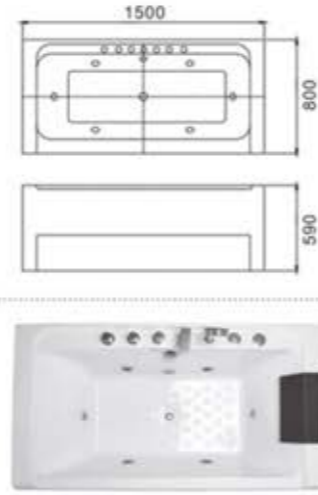

C-400-YT(C-3130-YT)
Size:1350x1350x580/mm
C-401-YT(C-3130-YT)
Size:1500x1500x580/mm

C-402(C-3132)(R)
Size:750x1500x590/mm
C-403(C-3133)(R)
Size:800x1700x590/mm

C-400-1(C-3130-1)
Size:1350x1350x580/mm
C-401-1(C-3131-1)
Size:1350x1350x580/mm

C-402-YT(3132-YT)(R)
Size:750x1500x580/mm
C-403-YT(3133-YT)(R)
Size:800x1700x580/mm

C-410(C-3066)
Size:1350x1350x620/mm
No.1 Pillow 13号枕头 x 1

C-411(C-3067)
Size:1500x1500x620/mm
No.1 Pillow 13号枕头 x 2

C-409(C-3065) (R)
Size:1200x1700x650/mm
No.1 Pillow 2号枕头 x 2

C-413(C-3069)
Size:1350x1350x560/mm

C-414(C-3077)
Size:800x1500x590/mm
C-415(C-3078)
Size:800x1600x590/mm
C-416(C-3079)
Size:800x1700x590/mm

C-417-135-TB
Size:1350x1350x580/mm
C-417-150-TB
Size:1500x1500x580/mm