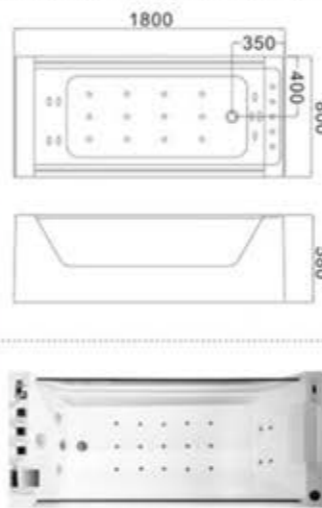

C-452
Size:800x1700x580/mm
C-453
Size:800x1800x580/mm

C-3192
Size:1300x1300x570/mm