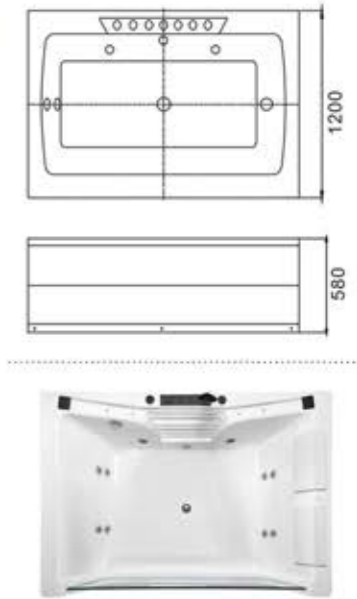

C-478-2
Size:1200x1700x580/mm