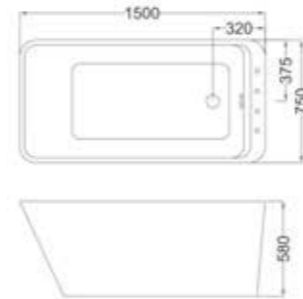

MESA

ACRYLIC BATHTUB

SERIES

C-300
Size: 800x1800x1250/mm

+/- 2 cm

C-2014
Size:750x1500x730/mm
C-2168
Size:750x1600x760/mm
C-2015
Size:750x1700x780/mm

C-2268-15
Size:750x1500x620/mm
C-2268-17
Size:750x1700x640/mm

C-3047
Size:700x1500x600/mm
Size:27.5x59x23.6
C-3048
Size:750x1700x600/mm
Size:29.5x66.9x23.6

C-3010
Size:700x1500x600/mm
Size:27.5x59x23.6
C-3011
Size:700x1700x600/mm
Size:27.5x66.9x23.6

C-3146-HLT-15
Size:750x1500x580/mm
C-3146-HLT-16
Size:750x1600x580/mm
C-3146-HLT-17
Size:750x1700x580/mm

C-3152
Size:750x1500x580/mm
Size:29.5x59x22.8
C-3153
Size:750x1700x580/mm
Size:29.5x66.9x22.8

C-3145
Size:750x1500x590/mm
Size:29.5x59x23.2
C-3146
Size:750x1700x590/mm
Size:29.5x66.9x23.2

C-3161
Size:1000x1850x580/mm

C-492-15-CL
Size:750x1500x580/mm
C-492-17-CL
Size:800x1700x580/mm

C-457(L)
Size:750x1500/1600x300/mm
C-458(L)
Size:750x1600/1700x300/mm
C-459(L)
Size:750x1700/1800x330/mm

C-464 (R)
Size:812x1524x530/mm
C-465 (R)
Size:812x1700x530/mm