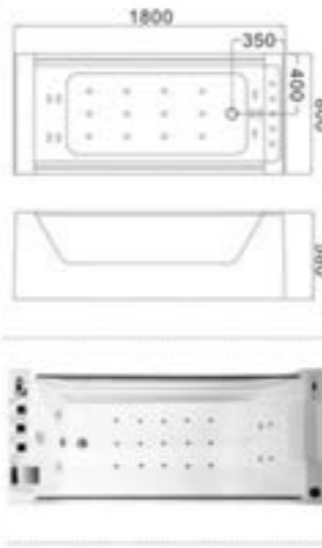

C-452
Size:800x1700x580/mm
C-453
Size:800x1800x580/mm

C-3192
Size:1300x1300x570/mm