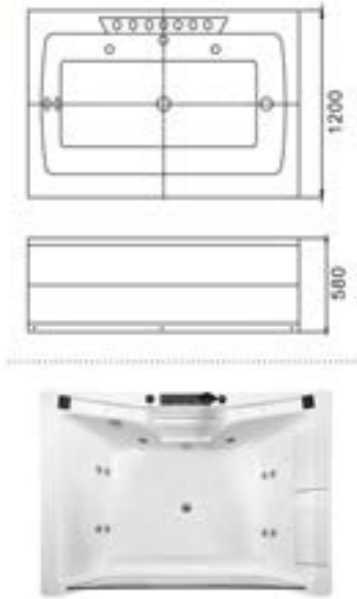

MS-S7108-BSM
Size: 1700x800x420mm

MS-S7109-BSM
Size: 1400x750x440mm
Size: 1500x750x440mm
Size: 1600x750x420mm
Size: 1670x730x420mm
Size: 1700x800x420mm
Size: 1800x800x450mm

MS-S7108-BSM
Size: 1500x750x420mm
Size: 1700x800x420mm

MASSAGE BATHTUB SERIES

按摩缸系列

C-477-15
Size:850x1500x580/mm
C-477-16
Size:850x1600x580/mm
C-477-17
Size:850x1700x580/mm
C-477-18
Size:850x1800x580/mm

C-478-2
Size:1200x1700x580/mm

C-478-1
Size:1200x1700x580/mm

C-479-15
Size:850x1500x580/mm
C-479-16
Size:850x1600x580/mm
C-479-17
Size:850x1700x580/mm
C-479-18
Size:850x1800x580/mm

C-480
Size:1200x1700x580/mm

C-483-17(L)
Size:800x1700x580/mm

C-491-17
Size:800x1700x580/mm
C-491-18
Size:800x1800x580/mm