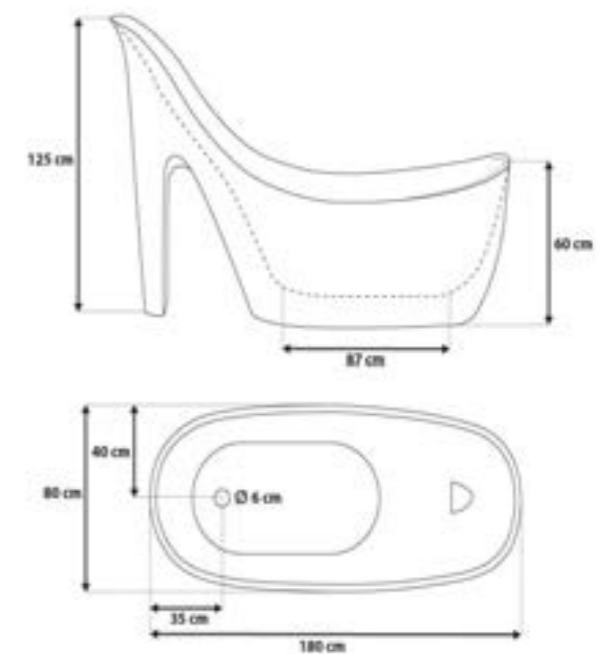

因它来创想科技创意，因它来领悟科技成就，以现代科技文明注解艺术风尚生活。
即使是一个生活配饰，也可以因科技闪动秀光芒

ACRYLIC BATHTUB SERIES

亚克力系列

MESA

ACRYLIC BATHTUB

SERIES

C-300
Size: 800x1800x1250/mm

+/- 2 cm

C-2014
Size:750x1500x730/mm
C-2168
Size:750x1600x760/mm
C-2015
Size:750x1700x780/mm

C-3047
Size:700x1500x600/mm
Size:27.5x59x23.6
C-3048
Size:750x1700x600/mm
Size:29.5x66.9x23.6

C-2268-15
Size:750x1500x620/mm
C-2268-17
Size:750x1700x640/mm

C-3010
Size:700x1500x600/mm
Size:27.5x59x23.6
C-3011
Size:700x1700x600/mm
Size:27.5x66.9x23.6

C-3146-HLT-15
Size:750x1500x580/mm
C-3146-HLT-16
Size:750x1600x580/mm
C-3146-HLT-17
Size:750x1700x580/mm

C-3152
Size:750x1500x580/mm
Size:29.5x59x22.8
C-3153
Size:750x1700x580/mm
Size:29.5x66.9x22.8

C-492-15-CL
Size:750x1500x580/mm
C-492-17-CL
Size:800x1700x580/mm

C-457(L)
Size:750x1500/1600x300/mm
C-458(L)
Size:750x1600/1700x300/mm
C-459(L)
Size:750x1700/1800x330/mm

C-464 (R)
Size:812x1524x530/mm
C-465 (R)
Size:812x1700x530/mm