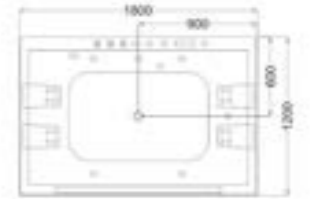

C-484(L)
Size:1200x1700x580/mm

C-493-17
Size: 800x1700x580/mm

Massage Bathtub

C-496
Size: 1200x1800x580/mm

C-494-15 (R)
Size: 750x1500x580/mm
C-494-17 (R)
Size: 800x1700x580/mm
C-495 (R)
Size: 1200x1700x580/mm