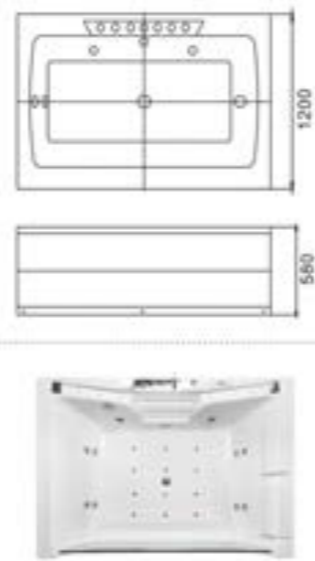

MS-S7108-BSM
Size: 1700x800x420mm

MS-S7109-BSM
Size: 1400x750x440mm
Size: 1500x750x440mm
Size: 1600x750x420mm
Size: 1670x730x420mm
Size: 1700x800x420mm
Size: 1800x800x450mm

MS-S7108-BSM
Size: 1500x750x420mm
Size: 1700x800x420mm

MS-S7125-BSM
Size: 1600x750x420mm
Size: 1700x800x420mm

MS-S7101-BSM
Size: 1500x730x420mm
Size: 1700x750x420mm

MS-S7102-BSM
Size: 1700x750x420mm

MS-S7120-BSM
Size: 1700x750x420mm

MS-7508-BSM
Size: 1800x900x460mm

MASSAGE BATHTUB SERIES

按摩缸系列

C-477-15
Size:850x1500x580/mm
C-477-16
Size:850x1600x580/mm
C-477-17
Size:850x1700x580/mm
C-477-18
Size:850x1800x580/mm

C-478-2
Size:1200x1700x580/mm

C-478-1
Size:1200x1700x580/mm

C-479-15
Size:850x1500x580/mm
C-479-16
Size:850x1600x580/mm
C-479-17
Size:850x1700x580/mm
C-479-18
Size:850x1800x580/mm

C-480
Size:1200x1700x580/mm

C-483-17(L)
Size:800x1700x580/mm

C-491-17
Size:800x1700x580/mm
C-491-18
Size:800x1800x580/mm