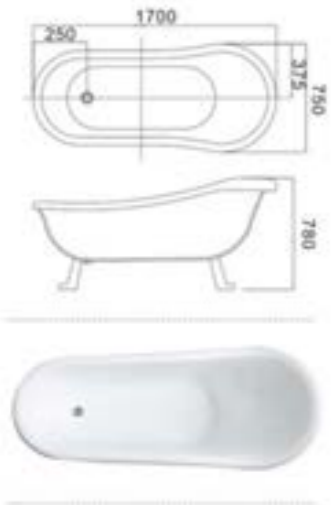

因它来创想科技创意，因它来领悟科技成就，以现代科技文明注解艺术风尚生活。
即使是一个生活配饰，也可以因科技闪动秀光芒

ACRYLIC BATHTUB SERIES

亚克力系列

MESA

ACRYLIC BATHTUB

SERIES

C-300
Size: 800x1800x1250/mm

+/- 2 cm

C-2014
Size:750x1500x730/mm
C-2168
Size:750x1600x760/mm
C-2015
Size:750x1700x780/mm

C-3047
Size:700x1500x600/mm
Size:27.5x59x23.6
C-3048
Size:750x1700x600/mm
Size:29.5x66.9x23.6

C-2268-15
Size:750x1500x620/mm
C-2268-17
Size:750x1700x640/mm

C-3010
Size:700x1500x600/mm
Size:27.5x59x23.6
C-3011
Size:700x1700x600/mm
Size:27.5x66.9x23.6

C-3146-HLT-15
Size:750x1500x580/mm
C-3146-HLT-16
Size:750x1600x580/mm
C-3146-HLT-17
Size:750x1700x580/mm

C-3152
Size:750x1500x580/mm
Size:29.5x59x22.8
C-3153
Size:750x1700x580/mm
Size:29.5x66.9x22.8