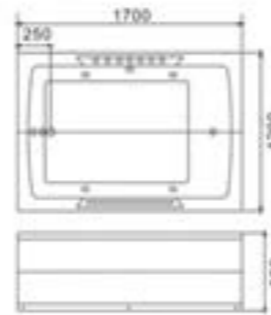

C-400-YT(C-3130-YT)
Size:1350x1350x580/mm
C-401-YT(C-3130-YT)
Size:1500x1500x580/mm

C-402(C-3132)(R)
Size:750x1500x590/mm
C-403(C-3133)(R)
Size:800x1700x590/mm

C-400-1(C-3130-1)
Size:1350x1350x580/mm
C-401-1(C-3131-1)
Size:1350x1350x580/mm

C-402-YT(3132-YT)(R)
Size:750x1500x580/mm
C-403-YT(3133-YT)(R)
Size:800x1700x580/mm

C-410(C-3066)
Size:1350x1350x620/mm
No.1 Pillow 13号枕头 x 1

C-411(C-3067)
Size:1500x1500x620/mm
No.1 Pillow 13号枕头 x 2

C-409(C-3065) (R)
Size:1200x1700x650/mm
No.1 Pillow 2号枕头 x 2

C-413(C-3069)
Size:1350x1350x560/mm

C-414(C-3077)
Size:800x1500x590/mm
C-415(C-3078)
Size:800x1600x590/mm
C-416(C-3079)
Size:800x1700x590/mm

C-417-135-TB
Size:1350x1350x580/mm
C-417-150-TB
Size:1500x1500x580/mm