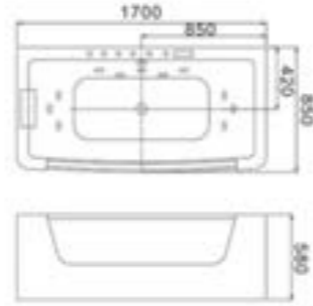

C-413(C-3069)
Size:1350x1350x560/mm

C-414(C-3077)
Size:800x1500x590/mm
C-415(C-3078)
Size:800x1600x590/mm
C-416(C-3079)
Size:800x1700x590/mm

C-417-135-TB
Size:1350x1350x580/mm
C-417-150-TB
Size:1500x1500x580/mm

C-423 (C-3086)
Size:1300x1300x590/mm

C-441 (C-3062-1) (R)
Size:850x1500x620/mm
C-442 (C-3063-1) (R)
Size:850x1600x620/mm
C-442 (C-3064-1) (R)
Size:850x1700x620/mm
No.1Pillow 15号枕头 x 1

C-445-1(C-3186-1)
Size:850x1500x580/mm
C-446-1(C-3187-1)
Size:850x1600x580/mm
C-447-1(C-3188-1)
Size:850x1700x580/mm

C-3246-15
Size:750x1500x580/mm
C-3246-16
Size:750x1600x580/mm
C-3246-17
Size:750x1700x580/mm
C-3246-18
Size:800x1800x580/mm

SH-104-15-L
Size:800x1500x580/mm
SH-104-16-L
Size:800x1600x580/mm
SH-104-17-L
Size:800x1700x580/mm