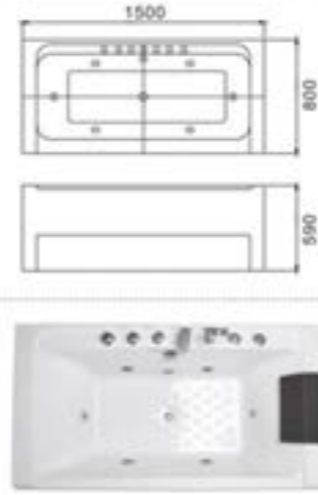

C-400-YT(C-3130-YT)
Size:1350x1350x580/mm
C-401-YT(C-3130-YT)
Size:1500x1500x580/mm

C-402(C-3132)(R)
Size:750x1500x590/mm
C-403(C-3133)(R)
Size:800x1700x590/mm

C-400-1(C-3130-1)
Size:1350x1350x580/mm
C-401-1(C-3131-1)
Size:1350x1350x580/mm

C-402-YT(3132-YT)(R)
Size:750x1500x580/mm
C-403-YT(3133-YT)(R)
Size:800x1700x580/mm

C-410(C-3066)
Size:1350x1350x620/mm
No.1 Pillow 13号枕头 x 1

C-411(C-3067)
Size:1500x1500x620/mm
No.1 Pillow 13号枕头 x 2

C-409(C-3065) (R)
Size:1200x1700x650/mm
No.1 Pillow 2号枕头 x 2

C-413(C-3069)
Size:1350x1350x560/mm

C-414(C-3077)
Size:800x1500x590/mm
C-415(C-3078)
Size:800x1600x590/mm
C-416(C-3079)
Size:800x1700x590/mm

C-417-135-TB
Size:1350x1350x580/mm
C-417-150-TB
Size:1500x1500x580/mm