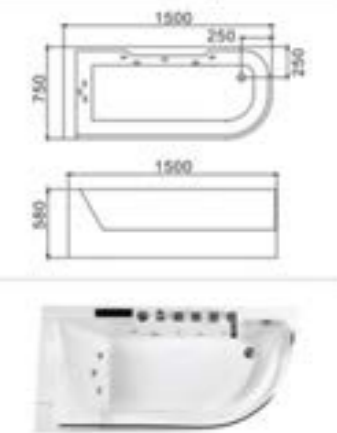

C-402-YT(3132-YT)(R)
Size:750x1500x580/mm
C-403-YT(3133-YT)(R)
Size:800x1700x580/mm