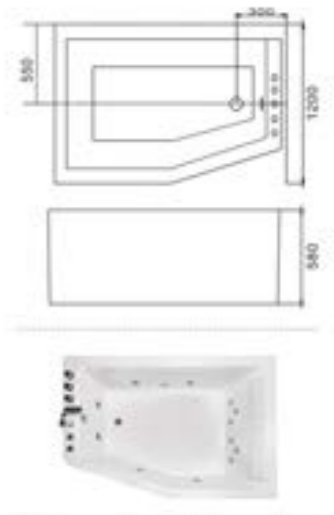

MS-S7108-BSM
Size: 1700x800x420mm

MS-S7109-BSM
Size: 1400x750x440mm
Size: 1500x750x440mm
Size: 1600x750x420mm
Size: 1670x730x420mm
Size: 1700x800x420mm
Size: 1800x800x450mm

MS-S7108-BSM
Size: 1500x750x420mm
Size: 1700x800x420mm

MASSAGE BATHTUB SERIES

按摩缸系列

C-477-15
Size:850x1500x580/mm
C-477-16
Size:850x1600x580/mm
C-477-17
Size:850x1700x580/mm
C-477-18
Size:850x1800x580/mm

C-478-2
Size:1200x1700x580/mm

C-478-1
Size:1200x1700x580/mm

C-479-15
Size:850x1500x580/mm
C-479-16
Size:850x1600x580/mm
C-479-17
Size:850x1700x580/mm
C-479-18
Size:850x1800x580/mm

C-480
Size:1200x1700x580/mm

C-483-17(L)
Size:800x1700x580/mm

C-491-17
Size:800x1700x580/mm
C-491-18
Size:800x1800x580/mm

C-484(L)
Size:1200x1700x580/mm

C-493-17
Size: 800x1700x580/mm

Massage Bathtub

C-496
Size: 1200x1800x580/mm

C-494-15 (R)
Size: 750x1500x580/mm
C-494-17 (R)
Size: 800x1700x580/mm
C-495 (R)
Size: 1200x1700x580/mm