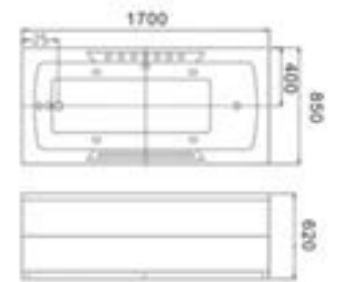

C-441 (C-3062-1) (R)
Size:850x1500x620/mm
C-442 (C-3063-1) (R)
Size:850x1600x620/mm
C-442 (C-3064-1) (R)
Size:850x1700x620/mm
No.1Pillow 15号枕头 x 1