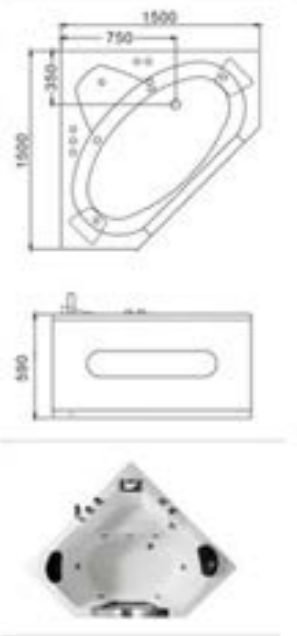

C-418 (C-3081)
Size:1500x1500x590/mm

C-436 (C-3099)
Size:1200x1700x590/mm
No.17Pillow 17号枕头 x 4