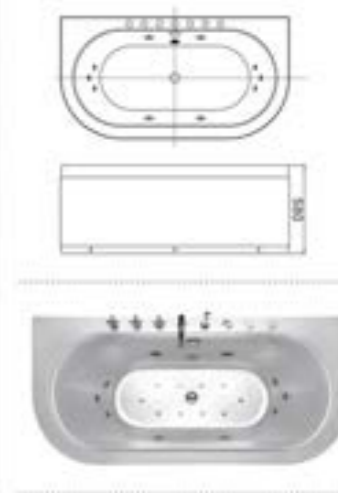

C-450
Size:850x1500x580/mm
C-451
Size:850x1700x580/mm

C-463-XH(L)
Size:950x1700x580/mm

C-452
Size:800x1700x580/mm
C-453
Size:800x1800x580/mm

C-466-ZGB
Size:800x1500x580/mm
C-467-ZGB
Size:800x1700x580/mm

C-3192
Size:1300x1300x570/mm

C-3204
Size:900x1850x580/mm

C-3193
Size:1300x1300x570/mm

C-3227
Size:850x1800x680/mm

C-3228
Size:830x1800x750/mm

SH-110-15
Size:800x1500x580/mm
SH-110-16
Size:800x1600x580/mm
SH-110-17
Size:800x1700x580/mm