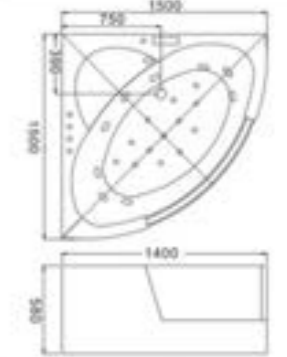

C-448(C-3189)
Size:1400x1400x580/mm
C-449(C-3190)
Size:1500x1500x580/mm