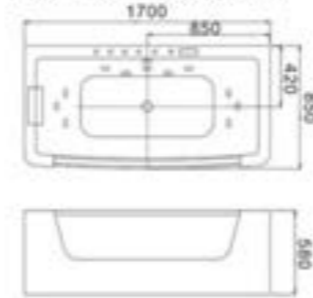

C-445(C-3186)
Size:850x1500x580/mm
C-446(C-3187)
Size:850x1600x580/mm
C-447(C-3188)
Size:850x1700x580/mm

C-450
Size:850x1500x580/mm
C-451
Size:850x1700x580/mm