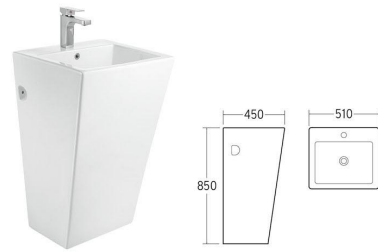

8421

Wall-hung basin Size: 440x565x385mm Fixing To Wall With Back

F337

Floor-Stand Bidet Size: 505x355x405mm Fixing To Wall With Back

9380

Wall-hung basin Size: 440x530x390mm Fixing To Wall With Back

F338

Floor-Stand Bidet Size: 540x365x410mm Fixing To Wall With Back

9301

Wall-hung basin Size: 510x520x405mm Fixing To Wall With Back

F340

Floor-Stand Bidet Size: 505x355x405mm Fixing To Wall With Back

001
Pedestal Basin Fixing To Wall With Back
Size: 550x515x850mm

201
Pedestal Basin Fixing To Wall With Back
Size: 330x330x835mm

202
Pedestal Basin Fixing To Wall With Back
Size: 400x400x860mm

002
Pedestal Basin Fixing To Wall With Back
Size: 510x450x850mm

204
Pedestal Basin Fixing To Wall With Back
Size: 400x400x850mm

206A
Pedestal Basin Fixing To Wall With Back
Size: 460x460x860mm