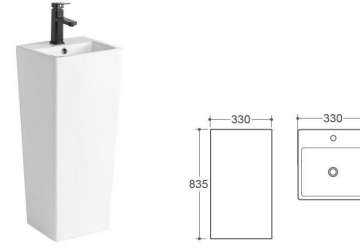

9301

Wall-hung basin Size: 510x520x405mm Fixing To Wall With Back

F340

Floor-Stand Bidet Size: 505x355x405mm Fixing To Wall With Back

001
Pedestal Basin Fixing To Wall With Back
Size: 550x515x850mm

201
Pedestal Basin Fixing To Wall With Back
Size: 330x330x835mm