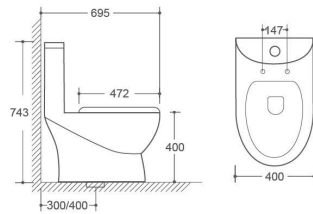

One piece toilet
 Size : 27-3/8" × 14-5/8" × 27-1/2"
 695 × 370 × 700mm
 EPA WATERSENSE/CUPC Listed HET 1.28Gpf
 Comfort Height
 Optional 1.1Gpf/1.6Gpf Dual Flush available
 3" Flush valve
 Fully glazed tray way
 S-trap 12" (305mm) roughing-in
 Chrome plated/white plastic hand lever available

One piece toilet
 Size : 28-3/4" × 16-1/8" × 28-3/8"
 730 × 410 × 720mm
 EPA WATERSENSE/CUPC Listed HET 1.28Gpf
 Comfort Height
 Optional 1.1Gpf/1.6Gpf Dual Flush available
 3" Flush valve
 Fully glazed tray way
 S-trap 12" (305mm) roughing-in
 Chrome plated/white plastic hand lever available

2172

One Piece Toilet
Size: 690x390x710mm

Flushing system: Siphonic
S trap: 300mm

2128

One Piece Toilet
Size: 697x378x820mm

Flushing system: Siphonic
S trap: 300/400mm

2170

One Piece Toilet
Size: 700x430x740mm

Flushing system: Siphonic
S trap: 300/400mm

2091

One Piece Toilet
Size: 695x400x743mm

Flushing system: Siphonic
S trap: 300/400mm

2177

One Piece Toilet
Size: 733x402x744mm

Flushing system: Siphonic
S trap: 300mm