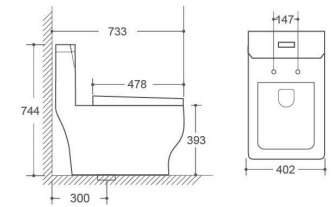

2172

One Piece Toilet
Size: 690x390x710mm

Flushing system: Siphonic
S trap: 300mm

2128

One Piece Toilet
Size: 697x378x820mm

Flushing system: Siphonic
S trap: 300/400mm

2170

One Piece Toilet
Size: 700x430x740mm

Flushing system: Siphonic
S trap: 300/400mm

2091

One Piece Toilet
Size: 695x400x743mm

Flushing system: Siphonic
S trap: 300/400mm

2177

One Piece Toilet
Size: 733x402x744mm

Flushing system: Siphonic
S trap: 300mm