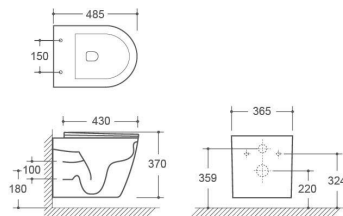

One piece toilet
 Size : 27-3/8" × 14-5/8" × 27-1/2"
 695 × 370 × 700mm
 EPA WATERSENSE/CUPC Listed HET 1.28Gpf
 Comfort Height
 Optional 1.1Gpf/1.6Gpf Dual Flush available
 3" Flush valve
 Fully glazed tray way
 S-trap 12" (305mm) roughing-in
 Chrome plated/white plastic hand lever available

Creative open rim design
Easy to keep clear

360 All-around high-efficient
55mm water enclosure to minimise odours

SANITARY DEAD CORNER

EASY TO CLEAN

304

Wall-Hung Toilet
Size: 570x350x360mm

Flushing system: Washdown
P trap: 180mm

314

Wall-Hung Toilet
Size: 520x375x358mm

Flushing system: Washdown
P trap: 180mm

312

Wall-Hung Toilet
Size: 480x346x350mm

Flushing system: Rimless Washdown
P trap: 180mm

316

Wall-Hung Toilet
Size: 535x360x370mm

Flushing system: Rimless Washdown
P trap: 180mm

313

Wall-Hung Toilet
Size: 485x365x370mm

Flushing system: Rimless Washdown
P trap: 180mm

338

Wall-Hung Toilet
Size: 590x340x405mm

Flushing system: Washdown
P trap: 180mm