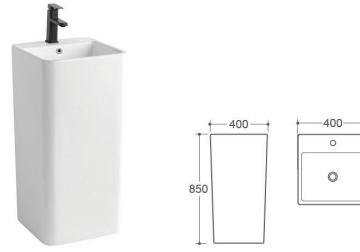

8421

Wall-hung basin Size: 440x565x385mm Fixing To Wall With Back

F337

Floor-Stand Bidet Size: 505x355x405mm Fixing To Wall With Back

9380

Wall-hung basin Size: 440x530x390mm Fixing To Wall With Back

F338

Floor-Stand Bidet Size: 540x365x410mm Fixing To Wall With Back

9301

Wall-hung basin Size: 510x520x405mm Fixing To Wall With Back

F340

Floor-Stand Bidet Size: 505x355x405mm Fixing To Wall With Back

001
Pedestal Basin Fixing To Wall With Back
Size: 550x515x850mm

201
Pedestal Basin Fixing To Wall With Back
Size: 330x330x835mm

202
Pedestal Basin Fixing To Wall With Back
Size: 400x400x860mm

002
Pedestal Basin Fixing To Wall With Back
Size: 510x450x850mm

204
Pedestal Basin Fixing To Wall With Back
Size: 400x400x850mm

206A
Pedestal Basin Fixing To Wall With Back
Size: 460x460x860mm