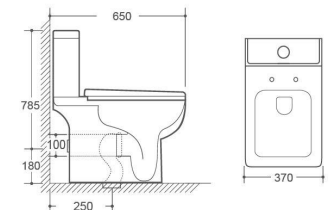

2239

One Piece Toilet
Size: 695x385x815mm

Flushing system: Washdown
S trap: 150/250mm

Modernity is the key to minimalism. The white sanitary ceramics make the overall visual sense more simple and atmospheric, and match with the tropical plant environment to create a natural, quiet and peaceful space.

2315

TWO Piece Toilet
Size: 650x340x770mm

Flushing system: Washdown
S trap: 250mm P trap: 180mm

2333

TWO Piece Toilet
Size: 705x380x740mm

Flushing system: Washdown
S trap: 250mm P trap: 180mm

2317

TWO Piece Toilet
Size: 650x340x770mm

Flushing system: Washdown
S trap: 250mm P trap: 180mm

2304

TWO Piece Toilet
Size: 650x365x785mm

Flushing system: Washdown
S trap: 250mm P trap: 180mm

2331

TWO Piece Toilet
Size: 700x380x790mm

Flushing system: Washdown
S trap: 250mm P trap: 180mm

2360

TWO Piece Toilet
Size: 650x370x785mm

Flushing system: Washdown
S trap: 250mm P trap: 180mm

2303

TWO Piece Toilet
Size: 640x370x810mm

Flushing system: Rimless Washdown
Connector: 100-250mm P trap: 180mm