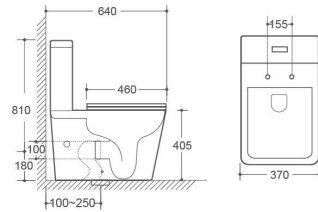

2239

One Piece Toilet
Size: 695x385x815mm

Flushing system: Washdown
S trap: 150/250mm

Modernity is the key to minimalism. The white sanitary ceramics make the overall visual sense more simple and atmospheric, and match with the tropical plant environment to create a natural, quiet and peaceful space.

2315

TWO Piece Toilet
Size: 650x340x770mm

Flushing system: Washdown
S trap: 250mm P trap: 180mm

2333

TWO Piece Toilet
Size: 705x380x740mm

Flushing system: Washdown
S trap: 250mm P trap: 180mm

2317

TWO Piece Toilet
Size: 650x340x770mm

Flushing system: Washdown
S trap: 250mm P trap: 180mm

2304

TWO Piece Toilet
Size: 650x365x785mm

Flushing system: Washdown
S trap: 250mm P trap: 180mm

2331

TWO Piece Toilet
Size: 700x380x790mm

Flushing system: Washdown
S trap: 250mm P trap: 180mm

2360

TWO Piece Toilet
Size: 650x370x785mm

Flushing system: Washdown
S trap: 250mm P trap: 180mm

2303

TWO Piece Toilet
Size: 640x370x810mm

Flushing system: Rimless Washdown
Connector: 100-250mm P trap: 180mm