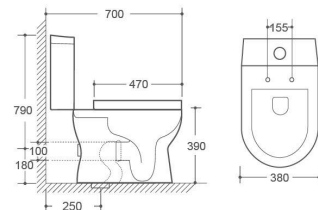

One piece toilet
 Size : 27-3/8" × 14-5/8" × 27-1/2"
 695 × 370 × 700mm
 EPA WATERSENSE/CUPC Listed HET 1.28Gpf
 Comfort Height
 Optional 1.1Gpf/1.6Gpf Dual Flush available
 3" Flush valve
 Fully glazed tray way
 S-trap 12" (305mm) roughing-in
 Chrome plated/white plastic hand lever available

2239

One Piece Toilet
Size: 695x385x815mm

Flushing system: Washdown
S trap: 150/250mm

Modernity is the key to minimalism. The white sanitary ceramics make the overall visual sense more simple and atmospheric, and match with the tropical plant environment to create a natural, quiet and peaceful space.

2315

TWO Piece Toilet
Size: 650x340x770mm

Flushing system: Washdown
S trap: 250mm P trap: 180mm

2333

TWO Piece Toilet
Size: 705x380x740mm

Flushing system: Washdown
S trap: 250mm P trap: 180mm

2317

TWO Piece Toilet
Size: 650x340x770mm

Flushing system: Washdown
S trap: 250mm P trap: 180mm

2304

TWO Piece Toilet
Size: 650x365x785mm

Flushing system: Washdown
S trap: 250mm P trap: 180mm

2331

TWO Piece Toilet
Size: 700x380x790mm

Flushing system: Washdown
S trap: 250mm P trap: 180mm