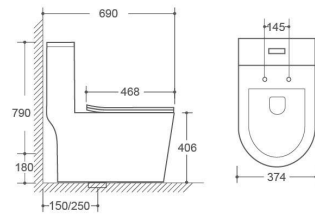

Flushing system: Siphonic
S trap: 300/400mm

2091

One Piece Toilet
Size: 695x400x743mm

Flushing system: Siphonic
S trap: 300/400mm

2177

One Piece Toilet
Size: 733x402x744mm

Flushing system: Siphonic
S trap: 300mm

2140

One Piece Toilet
Size: 685x390x780mm

Flushing system: Siphonic
S trap: 300/400mm

2192

One Piece Toilet
Size: 735x400x770mm

Flushing system: Siphonic
S trap: 300/400mm

2237

One Piece Toilet
Size: 695x380x730mm

Flushing system: Washdown
S trap: 150/250mm

2240

One Piece Toilet
Size: 690x374x780mm

Flushing system: Washdown
S trap: 250mm P trap: 180mm

2238

One Piece Toilet
Size: 690x374x790mm

Flushing system: Washdown
S trap: 150/250mm

2239

One Piece Toilet
Size: 695x385x815mm

Flushing system: Washdown
S trap: 150/250mm

Modernity is the key to minimalism. The white sanitary ceramics make the overall visual sense more simple and atmospheric, and match with the tropical plant environment to create a natural, quiet and peaceful space.