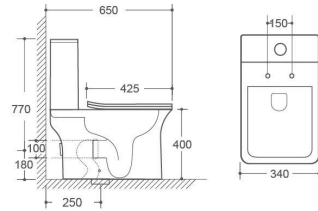

Flushing system: Washdown
S trap: 150/250mm

2240

One Piece Toilet
Size: 690x374x780mm

Flushing system: Washdown
S trap: 250mm P trap: 180mm

2238

One Piece Toilet
Size: 690x374x790mm

Flushing system: Washdown
S trap: 150/250mm

2239

One Piece Toilet
Size: 695x385x815mm

Flushing system: Washdown
S trap: 150/250mm

Modernity is the key to minimalism. The white sanitary ceramics make the overall visual sense more simple and atmospheric, and match with the tropical plant environment to create a natural, quiet and peaceful space.

2315

TWO Piece Toilet
Size: 650x340x770mm

Flushing system: Washdown
S trap: 250mm P trap: 180mm

2333

TWO Piece Toilet
Size: 705x380x740mm

Flushing system: Washdown
S trap: 250mm P trap: 180mm

2317

TWO Piece Toilet
Size: 650x340x770mm

Flushing system: Washdown
S trap: 250mm P trap: 180mm

2304

TWO Piece Toilet
Size: 650x365x785mm

Flushing system: Washdown
S trap: 250mm P trap: 180mm

2331

TWO Piece Toilet
Size: 700x380x790mm

Flushing system: Washdown
S trap: 250mm P trap: 180mm