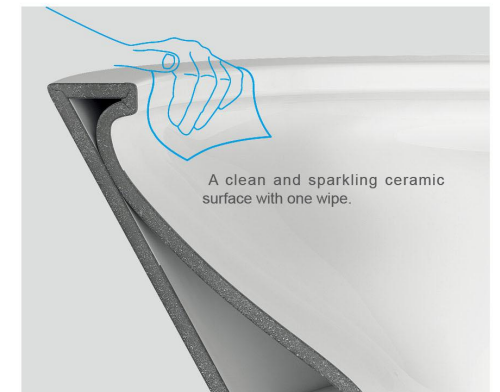

EASY TO CLEAN