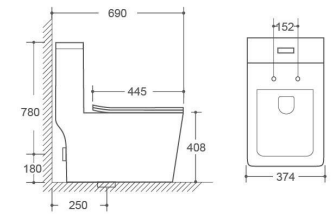

Flushing system: Siphonic
S trap: 300/400mm

2091

One Piece Toilet
Size: 695x400x743mm

Flushing system: Siphonic
S trap: 300/400mm

2177

One Piece Toilet
Size: 733x402x744mm

Flushing system: Siphonic
S trap: 300mm

2140

One Piece Toilet
Size: 685x390x780mm

Flushing system: Siphonic
S trap: 300/400mm

2192

One Piece Toilet
Size: 735x400x770mm

Flushing system: Siphonic
S trap: 300/400mm

2237

One Piece Toilet
Size: 695x380x730mm

Flushing system: Washdown
S trap: 150/250mm

2240

One Piece Toilet
Size: 690x374x780mm

Flushing system: Washdown
S trap: 250mm P trap: 180mm

2238

One Piece Toilet
Size: 690x374x790mm

Flushing system: Washdown
S trap: 150/250mm

2239

One Piece Toilet
Size: 695x385x815mm

Flushing system: Washdown
S trap: 150/250mm

Modernity is the key to minimalism. The white sanitary ceramics make the overall visual sense more simple and atmospheric, and match with the tropical plant environment to create a natural, quiet and peaceful space.