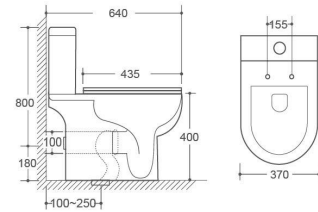

Flushing system: Washdown
S trap: 250mm P trap: 180mm

2304

TWO Piece Toilet
Size: 650x365x785mm

Flushing system: Washdown
S trap: 250mm P trap: 180mm

2331

TWO Piece Toilet
Size: 700x380x790mm

Flushing system: Washdown
S trap: 250mm P trap: 180mm

2360

TWO Piece Toilet
Size: 650x370x785mm

Flushing system: Washdown
S trap: 250mm P trap: 180mm

2303

TWO Piece Toilet
Size: 640x370x810mm

Flushing system: Rimless Washdown
Connector: 100-250mm P trap: 180mm

2381

TWO Piece Toilet
Size: 605x370x800mm

Flushing system: Rimless Washdown
Connector: 100-250mm P trap: 180mm

2305

TWO Piece Toilet
Size: 640x370x800mm

Flushing system: Rimless Washdown
Connector: 100-250mm P trap: 180mm

2380

TWO Piece Toilet
Size: 605x370x800mm

Flushing system: Rimless Washdown
Connector: 100-250mm P trap: 180mm

INSTALLATION DISPLAY

TOILET FLUSHING SYSTEM

The patented VORTEX flushing technology is adopted for the edgeless toilet to achieve good waste transportation with the lowest water consumption. It also replaces 100% of the intercepted water in each cycle to prevent bacterial growth. Not only the self-cleaning glaze technology is used on the glaze surface, but also our R&D engineers have designed the glass without flush edges; Therefore, no hidden and inaccessible places will lead to bacteria breeding and odor.