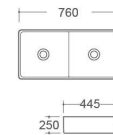

840DS

Apron Kitchen Sink
Size: 760x445x250mm

Embedded Type