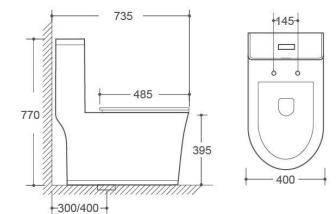

One piece toilet
 Size : 27-3/8" × 14-5/8" × 27-1/2"
 695 × 370 × 700mm
 EPA WATERSENSE/CUPC Listed HET 1.28Gpf
 Comfort Height
 Optional 1.1Gpf/1.6Gpf Dual Flush available
 3" Flush valve
 Fully glazed tray way
 S-trap 12" (305mm) roughing-in
 Chrome plated/white plastic hand lever available

Flushing system: Siphonic
S trap: 300/400mm

2091

One Piece Toilet
Size: 695x400x743mm

Flushing system: Siphonic
S trap: 300/400mm

2177

One Piece Toilet
Size: 733x402x744mm

Flushing system: Siphonic
S trap: 300mm

2140

One Piece Toilet
Size: 685x390x780mm

Flushing system: Siphonic
S trap: 300/400mm

2192

One Piece Toilet
Size: 735x400x770mm

Flushing system: Siphonic
S trap: 300/400mm

2237

One Piece Toilet
Size: 695x380x730mm

Flushing system: Washdown
S trap: 150/250mm

2240

One Piece Toilet
Size: 690x374x780mm

Flushing system: Washdown
S trap: 250mm P trap: 180mm

2238

One Piece Toilet
Size: 690x374x790mm

Flushing system: Washdown
S trap: 150/250mm