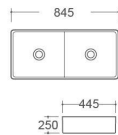

840D

Apron Kitchen Sink
Size: 845x445x250mm

Embedded Type