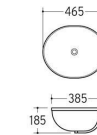

6603

Under counter
Size: 465x385x185mm

Under Counter Mounting