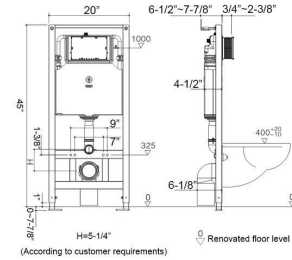

3004

Product Features(Suit For Wall Hung Toilet)
Model no. 004A
Installation Dimension(LXWXH): 506x(170-200)(1144-1344)mm
Water Volume Adjustment
Australian: Half flush 3L/Full flush 4.5L ;
                  Half flush 3L/Full flush 6L ;
Chinese Standard /American Standard :
Half flush 3L /Full flush 4.5L ;
Half flush 3.5L/Full flush 5L ;
Half flush 4.2L/Full flush 6.5L ;
Actuator Size: 245x165x9mm