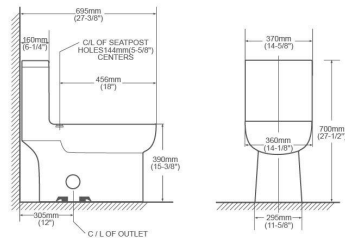

One piece toilet
 Size : 27-3/8" × 14-5/8" × 27-1/2"
 695 × 370 × 700mm
 EPA WATERSENSE/CUPC Listed HET 1.28Gpf
 Comfort Height
 Optional 1.1Gpf/1.6Gpf Dual Flush available
 3" Flush valve
 Fully glazed tray way
 S-trap 12" (305mm) roughing-in
 Chrome plated/white plastic hand lever available