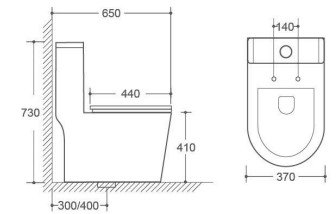

2217

One Piece Toilet
Size: 725x400x665mm

Flushing system: Siphonic
S trap: 300/400mm

2209

One Piece Toilet
Size: 650x370x730mm

Flushing system: Siphonic
S trap: 300/400mm

2210

One Piece Toilet
Size: 640x370x740mm