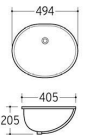

6635

Under counter
Size: 494x405x205mm

Under Counter Mounting
445x365mm