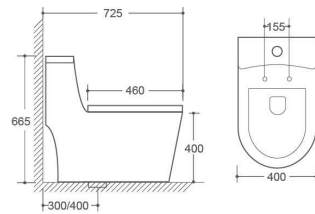

Flushing system: Siphonic
S trap: 300/400mm