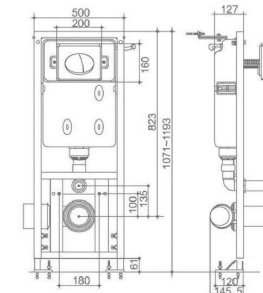

2100

Product Features(Suit For Wall Hung Toilet)

Model no. 004A

Installation Dimension(LXWXH): 506x(170-200)(1144-1344)mm

Water Volume Adjustment

Australian: Half flush 3L/Full flush 4.5L ;

Half flush 3L/Full flush 6L ;

Chinese Standard /American Standard :

Half flush 3L /Full flush 4.5L ;

Half flush 3.5L/Full flush 5L ;

Half flush 4.2L/Full flush 6.5L ;

Actuator Size: 245x165x9mm