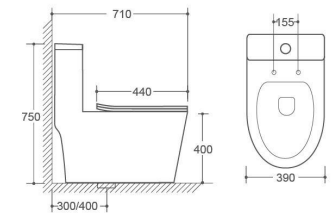

2217

One Piece Toilet
Size: 725x400x665mm

Flushing system: Siphonic
S trap: 300/400mm

2209

One Piece Toilet
Size: 650x370x730mm

Flushing system: Siphonic
S trap: 300/400mm

2210

One Piece Toilet
Size: 640x370x740mm

Flushing system: Tomado Siphonic
S trap: 300/400mm

2109

One Piece Toilet
Size: 660x355x790mm

Flushing system: Siphonic
S trap: 300/400mm

2208

One Piece Toilet
Size: 675x370x735mm

Flushing system: Tomado Siphonic
S trap: 300/400mm

2110

One Piece Toilet
Size: 710x390x750mm

Flushing system: Siphonic
S trap: 300/400mm

2020

One Piece Toilet
Size: 700x390x650mm

Flushing system: Siphonic
S trap: 300mm

2193

One Piece Toilet
Size: 735x400x665mm