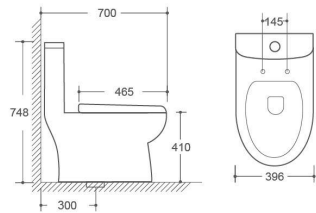

One piece toilet
 Size : 27-3/8" × 14-5/8" × 27-1/2"
 695 × 370 × 700mm
 EPA WATERSENSE/CUPC Listed HET 1.28Gpf
 Comfort Height
 Optional 1.1Gpf/1.6Gpf Dual Flush available
 3" Flush valve
 Fully glazed tray way
 S-trap 12" (305mm) roughing-in
 Chrome plated/white plastic hand lever available

One piece toilet
 Size : 28-3/4" × 16-1/8" × 28-3/8"
 730 × 410 × 720mm
 EPA WATERSENSE/CUPC Listed HET 1.28Gpf
 Comfort Height
 Optional 1.1Gpf/1.6Gpf Dual Flush available
 3" Flush valve
 Fully glazed tray way
 S-trap 12" (305mm) roughing-in
 Chrome plated/white plastic hand lever available

2110

One Piece Toilet
Size: 710x390x750mm

Flushing system: Siphonic
S trap: 300/400mm

2020

One Piece Toilet
Size: 700x390x650mm

Flushing system: Siphonic
S trap: 300mm

2193

One Piece Toilet
Size: 735x400x665mm

Flushing system: Siphonic
S trap: 300/400mm

2126

One Piece Toilet
Size: 700x396x748mm

Flushing system: Tomado Siphonic
S trap: 300mm

S-088

One Piece Toilet
Size: 660x470x625mm

Flushing system: Siphonic
S trap: 300/400mm