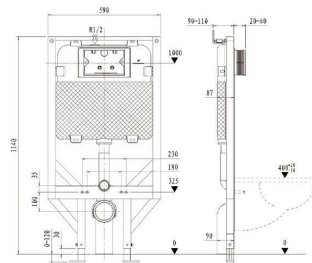

3003

Product Features(Suit For Wall Hung Toilet)
Model no. 004A
Installation Dimension(LXWXH): 506x(170-200)(1144-1344)mm
Water Volume Adjustment
Australian: Half flush 3L/Full flush 4.5L ;
                  Half flush 3L/Full flush 6L ;
Chinese Standard /American Standard :
Half flush 3L /Full flush 4.5L ;
Half flush 3.5L/Full flush 5L ;
Half flush 4.2L/Full flush 6.5L ;
Actuator Size: 245x165x9mm