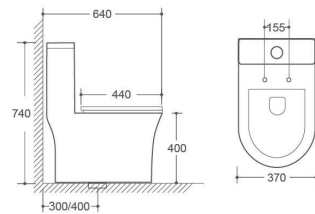

2217

One Piece Toilet
Size: 725x400x665mm

Flushing system: Siphonic
S trap: 300/400mm

2209

One Piece Toilet
Size: 650x370x730mm

Flushing system: Siphonic
S trap: 300/400mm

2210

One Piece Toilet
Size: 640x370x740mm