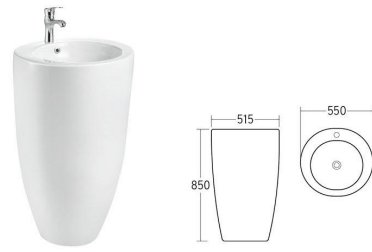

8421

Wall-hung basin Size: 440x565x385mm Fixing To Wall With Back

F337

Floor-Stand Bidet Size: 505x355x405mm Fixing To Wall With Back

9380

Wall-hung basin Size: 440x530x390mm Fixing To Wall With Back

F338

Floor-Stand Bidet Size: 540x365x410mm Fixing To Wall With Back

9301

Wall-hung basin Size: 510x520x405mm Fixing To Wall With Back

F340

Floor-Stand Bidet Size: 505x355x405mm Fixing To Wall With Back

001
Pedestal Basin Fixing To Wall With Back
Size: 550x515x850mm

201
Pedestal Basin Fixing To Wall With Back
Size: 330x330x835mm