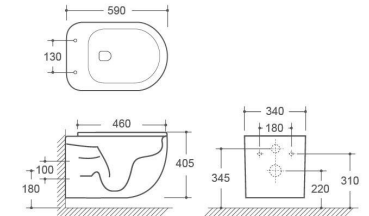

One piece toilet
 Size : 27-3/8" × 14-5/8" × 27-1/2"
 695 × 370 × 700mm
 EPA WATERSENSE/CUPC Listed HET 1.28Gpf
 Comfort Height
 Optional 1.1Gpf/1.6Gpf Dual Flush available
 3" Flush valve
 Fully glazed tray way
 S-trap 12" (305mm) roughing-in
 Chrome plated/white plastic hand lever available

Creative open rim design
Easy to keep clear

360 All-around high-efficient
55mm water enclosure to minimise odours

SANITARY DEAD CORNER

EASY TO CLEAN

304

Wall-Hung Toilet
Size: 570x350x360mm

Flushing system: Washdown
P trap: 180mm

314

Wall-Hung Toilet
Size: 520x375x358mm

Flushing system: Washdown
P trap: 180mm

312

Wall-Hung Toilet
Size: 480x346x350mm

Flushing system: Rimless Washdown
P trap: 180mm

316

Wall-Hung Toilet
Size: 535x360x370mm

Flushing system: Rimless Washdown
P trap: 180mm

313

Wall-Hung Toilet
Size: 485x365x370mm

Flushing system: Rimless Washdown
P trap: 180mm

338

Wall-Hung Toilet
Size: 590x340x405mm

Flushing system: Washdown
P trap: 180mm