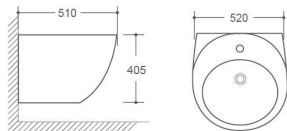

3003

Product Features(Suit For Wall Hung Toilet)
 Model no. 004A
 Installation Dimension(LXWXH): 506x(170-200)(1144-1344)mm
 Water Volume Adjustment
 Australian: Half flush 3L/Full flush 4.5L ;
 Half flush 3L/Full flush 6L ;
 Chinese Standard /American Standard :
 Half flush 3L /Full flush 4.5L ;
 Half flush 3.5L/Full flush 5L ;
 Half flush 4.2L/Full flush 6.5L ;
 Actuator Size: 245x165x9mm

8421

Wall-hung basin Size: 440x565x385mm Fixing To Wall With Back

F337

Floor-Stand Bidet Size: 505x355x405mm Fixing To Wall With Back

9380

Wall-hung basin Size: 440x530x390mm Fixing To Wall With Back

F338

Floor-Stand Bidet Size: 540x365x410mm Fixing To Wall With Back