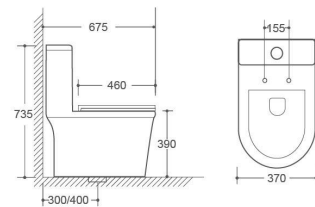

One piece toilet
 Size : 27-3/8" × 14-5/8" × 27-1/2"
 695 × 370 × 700mm
 EPA WATERSENSE/CUPC Listed HET 1.28Gpf
 Comfort Height
 Optional 1.1Gpf/1.6Gpf Dual Flush available
 3" Flush valve
 Fully glazed tray way
 S-trap 12" (305mm) roughing-in
 Chrome plated/white plastic hand lever available

2217

One Piece Toilet
Size: 725x400x665mm

Flushing system: Siphonic
S trap: 300/400mm

2209

One Piece Toilet
Size: 650x370x730mm

Flushing system: Siphonic
S trap: 300/400mm

2210

One Piece Toilet
Size: 640x370x740mm

Flushing system: Tomado Siphonic
S trap: 300/400mm

2109

One Piece Toilet
Size: 660x355x790mm

Flushing system: Siphonic
S trap: 300/400mm

2208

One Piece Toilet
Size: 675x370x735mm

Flushing system: Tomado Siphonic
S trap: 300/400mm

2110

One Piece Toilet
Size: 710x390x750mm

Flushing system: Siphonic
S trap: 300/400mm

2020

One Piece Toilet
Size: 700x390x650mm

Flushing system: Siphonic
S trap: 300mm

2193

One Piece Toilet
Size: 735x400x665mm