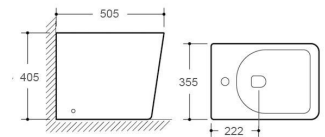

F340

Floor-Stand Bidet   Size: 505x355x405mm   Fixing To Wall With Back