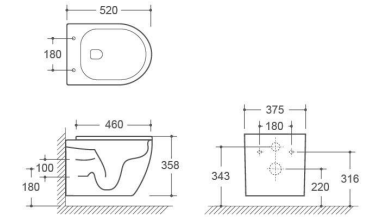

One piece toilet
 Size : 27-3/8" × 14-5/8" × 27-1/2"
 695 × 370 × 700mm
 EPA WATERSENSE/CUPC Listed HET 1.28Gpf
 Comfort Height
 Optional 1.1Gpf/1.6Gpf Dual Flush available
 3" Flush valve
 Fully glazed tray way
 S-trap 12" (305mm) roughing-in
 Chrome plated/white plastic hand lever available

Creative open rim design
Easy to keep clear

360 All-around high-efficient
55mm water enclosure to minimise odours

SANITARY DEAD CORNER

EASY TO CLEAN

304

Wall-Hung Toilet
Size: 570x350x360mm

Flushing system: Washdown
P trap: 180mm

314

Wall-Hung Toilet
Size: 520x375x358mm

Flushing system: Washdown
P trap: 180mm

312

Wall-Hung Toilet
Size: 480x346x350mm

Flushing system: Rimless Washdown
P trap: 180mm

316

Wall-Hung Toilet
Size: 535x360x370mm

Flushing system: Rimless Washdown
P trap: 180mm

313

Wall-Hung Toilet
Size: 485x365x370mm

Flushing system: Rimless Washdown
P trap: 180mm

338

Wall-Hung Toilet
Size: 590x340x405mm

Flushing system: Washdown
P trap: 180mm