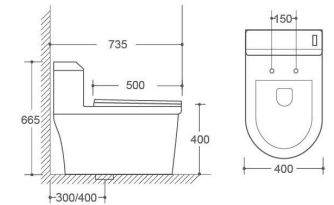

One piece toilet
 Size : 27-3/8" × 14-5/8" × 27-1/2"
 695 × 370 × 700mm
 EPA WATERSENSE/CUPC Listed HET 1.28Gpf
 Comfort Height
 Optional 1.1Gpf/1.6Gpf Dual Flush available
 3" Flush valve
 Fully glazed tray way
 S-trap 12" (305mm) roughing-in
 Chrome plated/white plastic hand lever available

One piece toilet
 Size : 28-3/4" × 16-1/8" × 28-3/8"
 730 × 410 × 720mm
 EPA WATERSENSE/CUPC Listed HET 1.28Gpf
 Comfort Height
 Optional 1.1Gpf/1.6Gpf Dual Flush available
 3" Flush valve
 Fully glazed tray way
 S-trap 12" (305mm) roughing-in
 Chrome plated/white plastic hand lever available

2110

One Piece Toilet
Size: 710x390x750mm

Flushing system: Siphonic
S trap: 300/400mm

2020

One Piece Toilet
Size: 700x390x650mm

Flushing system: Siphonic
S trap: 300mm

2193

One Piece Toilet
Size: 735x400x665mm

Flushing system: Siphonic
S trap: 300/400mm

2126

One Piece Toilet
Size: 700x396x748mm

Flushing system: Tomado Siphonic
S trap: 300mm

S-088

One Piece Toilet
Size: 660x470x625mm

Flushing system: Siphonic
S trap: 300/400mm