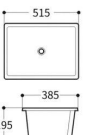

6645

Under counter
Size: 515x385x195mm

Under Counter Mounting
470x335mm