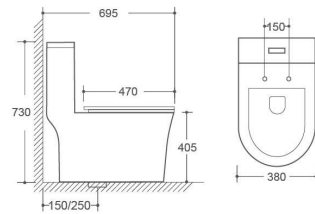

Flushing system: Siphonic
S trap: 300/400mm

2091

One Piece Toilet
Size: 695x400x743mm

Flushing system: Siphonic
S trap: 300/400mm

2177

One Piece Toilet
Size: 733x402x744mm

Flushing system: Siphonic
S trap: 300mm

2140

One Piece Toilet
Size: 685x390x780mm

Flushing system: Siphonic
S trap: 300/400mm

2192

One Piece Toilet
Size: 735x400x770mm

Flushing system: Siphonic
S trap: 300/400mm

2237

One Piece Toilet
Size: 695x380x730mm

Flushing system: Washdown
S trap: 150/250mm

2240

One Piece Toilet
Size: 690x374x780mm

Flushing system: Washdown
S trap: 250mm P trap: 180mm

2238

One Piece Toilet
Size: 690x374x790mm

Flushing system: Washdown
S trap: 150/250mm

2239

One Piece Toilet
Size: 695x385x815mm

Flushing system: Washdown
S trap: 150/250mm

Modernity is the key to minimalism. The white sanitary ceramics make the overall visual sense more simple and atmospheric, and match with the tropical plant environment to create a natural, quiet and peaceful space.