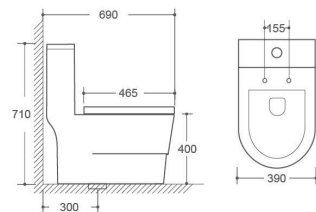

One piece toilet
 Size : 27-3/8" × 14-5/8" × 27-1/2"
 695 × 370 × 700mm
 EPA WATERSENSE/CUPC Listed HET 1.28Gpf
 Comfort Height
 Optional 1.1Gpf/1.6Gpf Dual Flush available
 3" Flush valve
 Fully glazed tray way
 S-trap 12" (305mm) roughing-in
 Chrome plated/white plastic hand lever available

2110

One Piece Toilet
Size: 710x390x750mm

Flushing system: Siphonic
S trap: 300/400mm

2020

One Piece Toilet
Size: 700x390x650mm

Flushing system: Siphonic
S trap: 300mm

2193

One Piece Toilet
Size: 735x400x665mm

Flushing system: Siphonic
S trap: 300/400mm

2126

One Piece Toilet
Size: 700x396x748mm

Flushing system: Tomado Siphonic
S trap: 300mm

S-088

One Piece Toilet
Size: 660x470x625mm

Flushing system: Siphonic
S trap: 300/400mm

2172

One Piece Toilet
Size: 690x390x710mm

Flushing system: Siphonic
S trap: 300mm

2128

One Piece Toilet
Size: 697x378x820mm

Flushing system: Siphonic
S trap: 300/400mm

2170

One Piece Toilet
Size: 700x430x740mm