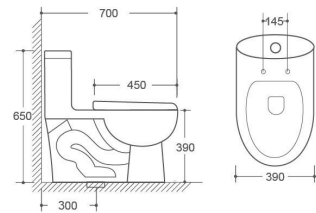

One piece toilet
 Size : 27-3/8" × 14-5/8" × 27-1/2"
 695 × 370 × 700mm
 EPA WATERSENSE/CUPC Listed HET 1.28Gpf
 Comfort Height
 Optional 1.1Gpf/1.6Gpf Dual Flush available
 3" Flush valve
 Fully glazed tray way
 S-trap 12" (305mm) roughing-in
 Chrome plated/white plastic hand lever available

2217

One Piece Toilet
Size: 725x400x665mm

Flushing system: Siphonic
S trap: 300/400mm

2209

One Piece Toilet
Size: 650x370x730mm

Flushing system: Siphonic
S trap: 300/400mm

2210

One Piece Toilet
Size: 640x370x740mm

Flushing system: Tomado Siphonic
S trap: 300/400mm

2109

One Piece Toilet
Size: 660x355x790mm

Flushing system: Siphonic
S trap: 300/400mm

2208

One Piece Toilet
Size: 675x370x735mm

Flushing system: Tomado Siphonic
S trap: 300/400mm

2110

One Piece Toilet
Size: 710x390x750mm

Flushing system: Siphonic
S trap: 300/400mm

2020

One Piece Toilet
Size: 700x390x650mm

Flushing system: Siphonic
S trap: 300mm

2193

One Piece Toilet
Size: 735x400x665mm