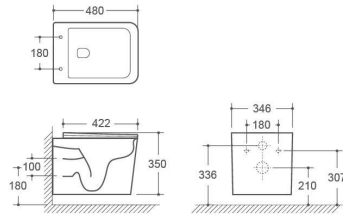

One piece toilet
 Size : 27-3/8" × 14-5/8" × 27-1/2"
 695 × 370 × 700mm
 EPA WATERSENSE/CUPC Listed HET 1.28Gpf
 Comfort Height
 Optional 1.1Gpf/1.6Gpf Dual Flush available
 3" Flush valve
 Fully glazed tray way
 S-trap 12" (305mm) roughing-in
 Chrome plated/white plastic hand lever available

Creative open rim design
Easy to keep clear

360 All-around high-efficient
55mm water enclosure to minimise odours

SANITARY DEAD CORNER

EASY TO CLEAN

304

Wall-Hung Toilet
Size: 570x350x360mm

Flushing system: Washdown
P trap: 180mm

314

Wall-Hung Toilet
Size: 520x375x358mm

Flushing system: Washdown
P trap: 180mm

312

Wall-Hung Toilet
Size: 480x346x350mm

Flushing system: Rimless Washdown
P trap: 180mm

316

Wall-Hung Toilet
Size: 535x360x370mm

Flushing system: Rimless Washdown
P trap: 180mm

313

Wall-Hung Toilet
Size: 485x365x370mm

Flushing system: Rimless Washdown
P trap: 180mm

338

Wall-Hung Toilet
Size: 590x340x405mm

Flushing system: Washdown
P trap: 180mm