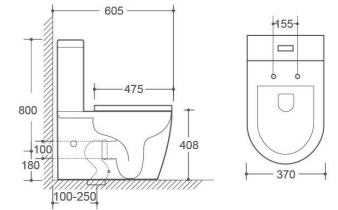

Flushing system: Washdown
S trap: 250mm P trap: 180mm

2304

TWO Piece Toilet
Size: 650x365x785mm

Flushing system: Washdown
S trap: 250mm P trap: 180mm

2331

TWO Piece Toilet
Size: 700x380x790mm

Flushing system: Washdown
S trap: 250mm P trap: 180mm

2360

TWO Piece Toilet
Size: 650x370x785mm

Flushing system: Washdown
S trap: 250mm P trap: 180mm

2303

TWO Piece Toilet
Size: 640x370x810mm

Flushing system: Rimless Washdown
Connector: 100-250mm P trap: 180mm

2381

TWO Piece Toilet
Size: 605x370x800mm

Flushing system: Rimless Washdown
Connector: 100-250mm P trap: 180mm

2305

TWO Piece Toilet
Size: 640x370x800mm

Flushing system: Rimless Washdown
Connector: 100-250mm P trap: 180mm

2380

TWO Piece Toilet
Size: 605x370x800mm

Flushing system: Rimless Washdown
Connector: 100-250mm P trap: 180mm

INSTALLATION DISPLAY

TOILET FLUSHING SYSTEM

The patented VORTEX flushing technology is adopted for the edgeless toilet to achieve good waste transportation with the lowest water consumption. It also replaces 100% of the intercepted water in each cycle to prevent bacterial growth. Not only the self-cleaning glaze technology is used on the glaze surface, but also our R&D engineers have designed the glass without flush edges; Therefore, no hidden and inaccessible places will lead to bacteria breeding and odor.