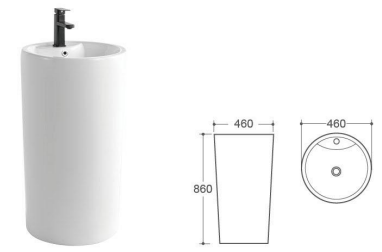

8421

Wall-hung basin Size: 440x565x385mm Fixing To Wall With Back

F337

Floor-Stand Bidet Size: 505x355x405mm Fixing To Wall With Back

9380

Wall-hung basin Size: 440x530x390mm Fixing To Wall With Back

F338

Floor-Stand Bidet Size: 540x365x410mm Fixing To Wall With Back

9301

Wall-hung basin Size: 510x520x405mm Fixing To Wall With Back

F340

Floor-Stand Bidet Size: 505x355x405mm Fixing To Wall With Back

001
Pedestal Basin Fixing To Wall With Back
Size: 550x515x850mm

201
Pedestal Basin Fixing To Wall With Back
Size: 330x330x835mm

202
Pedestal Basin Fixing To Wall With Back
Size: 400x400x860mm

002
Pedestal Basin Fixing To Wall With Back
Size: 510x450x850mm

204
Pedestal Basin Fixing To Wall With Back
Size: 400x400x850mm

206A
Pedestal Basin Fixing To Wall With Back
Size: 460x460x860mm