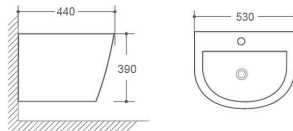

9380

Wall-hung basin   Size: 440x530x390mm   Fixing To Wall With Back