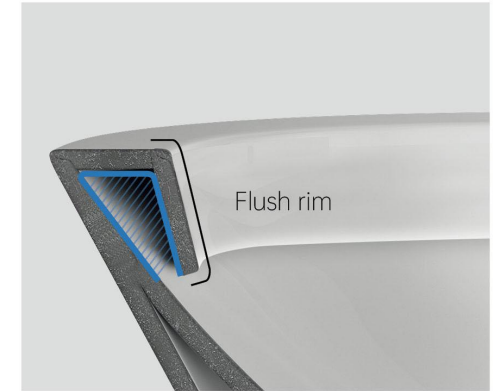

SANITARY DEAD CORNER