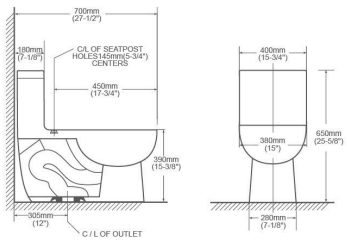

One piece toilet

Size : 27-1/2" x 15-3/4" x 25-5/8"

700 x 400 x 650mm

CUPC Listed 1.1Gpf/1.6Gpf Dual Flush available

Comfort Height

2" Flush valve

Fully glazed tray way

S-trap 12" (305mm) roughing-in

Each ceramic toilet is designed to take care of the heart of every resident. From exploring the meaning of a better life, we can shape the outline of the home through people's life trajectory, habits and aesthetic awareness, let the sense of art awaken the sense of living music, and give the space more vitality.