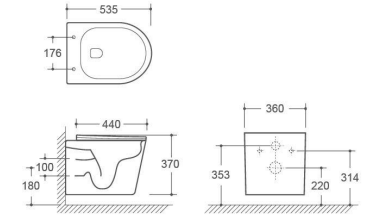

One piece toilet
 Size : 27-3/8" × 14-5/8" × 27-1/2"
 695 × 370 × 700mm
 EPA WATERSENSE/CUPC Listed HET 1.28Gpf
 Comfort Height
 Optional 1.1Gpf/1.6Gpf Dual Flush available
 3" Flush valve
 Fully glazed tray way
 S-trap 12" (305mm) roughing-in
 Chrome plated/white plastic hand lever available

Creative open rim design
Easy to keep clear

360 All-around high-efficient
55mm water enclosure to minimise odours

SANITARY DEAD CORNER

EASY TO CLEAN

304

Wall-Hung Toilet
Size: 570x350x360mm

Flushing system: Washdown
P trap: 180mm

314

Wall-Hung Toilet
Size: 520x375x358mm

Flushing system: Washdown
P trap: 180mm

312

Wall-Hung Toilet
Size: 480x346x350mm

Flushing system: Rimless Washdown
P trap: 180mm

316

Wall-Hung Toilet
Size: 535x360x370mm

Flushing system: Rimless Washdown
P trap: 180mm

313

Wall-Hung Toilet
Size: 485x365x370mm

Flushing system: Rimless Washdown
P trap: 180mm

338

Wall-Hung Toilet
Size: 590x340x405mm

Flushing system: Washdown
P trap: 180mm