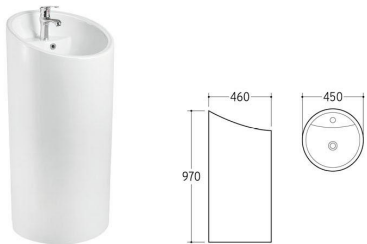

9301

Wall-hung basin Size: 510x520x405mm Fixing To Wall With Back

F340

Floor-Stand Bidet Size: 505x355x405mm Fixing To Wall With Back

001
Pedestal Basin Fixing To Wall With Back
Size: 550x515x850mm

201
Pedestal Basin Fixing To Wall With Back
Size: 330x330x835mm

202
Pedestal Basin Fixing To Wall With Back
Size: 400x400x860mm

002
Pedestal Basin Fixing To Wall With Back
Size: 510x450x850mm

204
Pedestal Basin Fixing To Wall With Back
Size: 400x400x850mm

206A
Pedestal Basin Fixing To Wall With Back
Size: 460x460x860mm

008
Pedestal Basin Fixing To Wall With Back
Size: 450x460x970mm

011
Pedestal Basin Fixing To Wall With Back
Size: 530x490x840mm

407
Pedestal Basin Fixing To Wall With Back
Size: 550x440x820mm

408
Pedestal Basin Fixing To Wall With Back
Size: 485x405x810mm