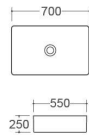

840

Apron Kitchen Sink
Size: 700x550x250mm

Embedded Type