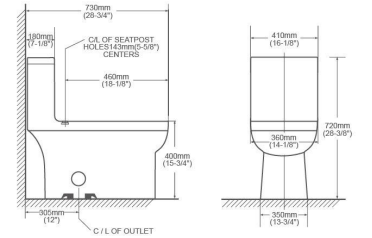

One piece toilet
Size : 28-3/4" × 16-1/8" × 28-3/8"
730 × 410 × 720mm
EPA WATERSENSE/CUPC Listed HET 1.28Gpf
Comfort Height
Optional 1.1Gpf/1.6Gpf Dual Flush available
3" Flush valve
Fully glazed tray way
S-trap 12" (305mm) roughing-in
Chrome plated/white plastic hand lever available