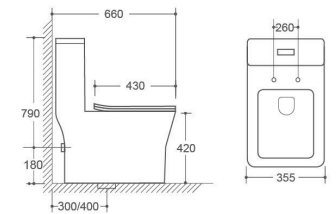

Flushing system: Siphonic
S trap: 300/400mm