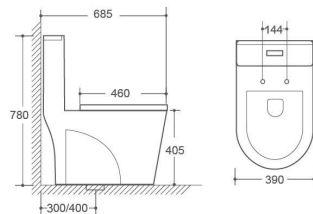

2172

One Piece Toilet
Size: 690x390x710mm

Flushing system: Siphonic
S trap: 300mm

2128

One Piece Toilet
Size: 697x378x820mm

Flushing system: Siphonic
S trap: 300/400mm

2170

One Piece Toilet
Size: 700x430x740mm

Flushing system: Siphonic
S trap: 300/400mm

2091

One Piece Toilet
Size: 695x400x743mm

Flushing system: Siphonic
S trap: 300/400mm

2177

One Piece Toilet
Size: 733x402x744mm

Flushing system: Siphonic
S trap: 300mm

2140

One Piece Toilet
Size: 685x390x780mm

Flushing system: Siphonic
S trap: 300/400mm

2192

One Piece Toilet
Size: 735x400x770mm

Flushing system: Siphonic
S trap: 300/400mm

2237

One Piece Toilet
Size: 695x380x730mm

Flushing system: Washdown
S trap: 150/250mm

2240

One Piece Toilet
Size: 690x374x780mm

Flushing system: Washdown
S trap: 250mm P trap: 180mm

2238

One Piece Toilet
Size: 690x374x790mm

Flushing system: Washdown
S trap: 150/250mm