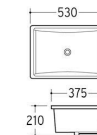

6641

Under counter
Size: 530x375x210mm

Under Counter Mounting
470x325mm