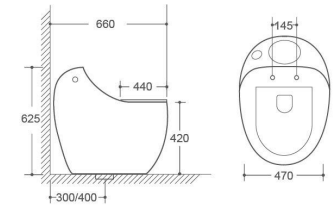

2110

One Piece Toilet
Size: 710x390x750mm

Flushing system: Siphonic
S trap: 300/400mm

2020

One Piece Toilet
Size: 700x390x650mm

Flushing system: Siphonic
S trap: 300mm

2193

One Piece Toilet
Size: 735x400x665mm

Flushing system: Siphonic
S trap: 300/400mm

2126

One Piece Toilet
Size: 700x396x748mm

Flushing system: Tomado Siphonic
S trap: 300mm

S-088

One Piece Toilet
Size: 660x470x625mm

Flushing system: Siphonic
S trap: 300/400mm