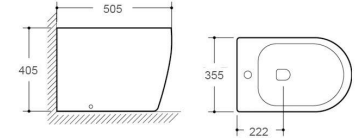

F337

Floor-Stand Bidet   Size: 505x355x405mm   Fixing To Wall With Back