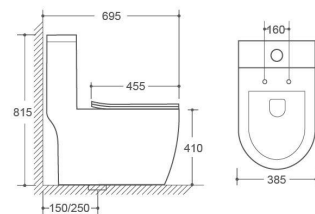

One piece toilet
 Size : 27-3/8" × 14-5/8" × 27-1/2"
 695 × 370 × 700mm
 EPA WATERSENSE/CUPC Listed HET 1.28Gpf
 Comfort Height
 Optional 1.1Gpf/1.6Gpf Dual Flush available
 3" Flush valve
 Fully glazed tray way
 S-trap 12" (305mm) roughing-in
 Chrome plated/white plastic hand lever available

2140

One Piece Toilet
Size: 685x390x780mm

Flushing system: Siphonic
S trap: 300/400mm

2192

One Piece Toilet
Size: 735x400x770mm

Flushing system: Siphonic
S trap: 300/400mm

2237

One Piece Toilet
Size: 695x380x730mm

Flushing system: Washdown
S trap: 150/250mm

2240

One Piece Toilet
Size: 690x374x780mm

Flushing system: Washdown
S trap: 250mm P trap: 180mm

2238

One Piece Toilet
Size: 690x374x790mm

Flushing system: Washdown
S trap: 150/250mm

2239

One Piece Toilet
Size: 695x385x815mm

Flushing system: Washdown
S trap: 150/250mm

Modernity is the key to minimalism. The white sanitary ceramics make the overall visual sense more simple and atmospheric, and match with the tropical plant environment to create a natural, quiet and peaceful space.