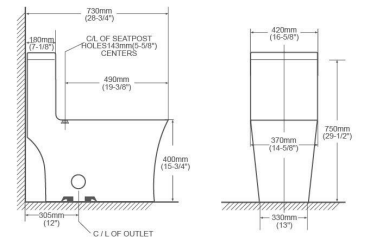

One piece toilet
 Size : 27-3/8" × 14-5/8" × 27-1/2"
 695 × 370 × 700mm
 EPA WATERSENSE/CUPC Listed HET 1.28Gpf
 Comfort Height
 Optional 1.1Gpf/1.6Gpf Dual Flush available
 3" Flush valve
 Fully glazed tray way
 S-trap 12" (305mm) roughing-in
 Chrome plated/white plastic hand lever available

One piece toilet
 Size : 28-5/8" × 16-1/8" × 28-1/2"
 725 × 410 × 725mm
 EPA WATERSENSE/CUPC Listed HET 1.28Gpf
 Comfort Height
 Optional 1.1Gpf/1.6Gpf Dual Flush available
 3" Flush valve
 Fully glazed tray way
 S-trap 12" (305mm) roughing-in
 Chrome plated/white plastic hand lever available

2021

One piece toilet

Size : 27-1/2" x 15-3/4" x 25-5/8"

700 x 400 x 650mm

CUPC Listed 1.1Gpf/1.6Gpf Dual Flush available

Comfort Height

2" Flush valve

Fully glazed tray way

One piece toilet
 Size : 28-3/4" × 16-5/8" × 29-1/2"
 730 × 420 × 750mm
 EPA WATERSENSE/CUPC Listed HET 1.28Gpf
 Comfort Height
 Optional 1.1Gpf/1.6Gpf Dual Flush available
 3" Flush valve
 Fully glazed tray way
 S-trap 12" (305mm) roughing-in
 Chrome plated/white plastic hand lever available