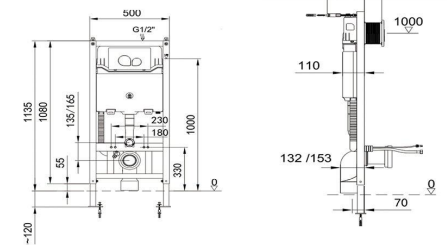

Easy to Maintain

The one-piece tank is guaranteed not to leak. The stylish flush plate offers easy access to all internal components.

1900

Product Features(Suit For Wall Hung Toilet)

Model no. 004A

Installation Dimension(LXWXH): 506x(170-200)(1144-1344)mm

Water Volume Adjustment

Australian: Half flush 3L/Full flush 4.5L ;

Half flush 3L/Full flush 6L ;

Chinese Standard /American Standard :

Half flush 3L /Full flush 4.5L ;

Half flush 3.5L/Full flush 5L ;

Half flush 4.2L/Full flush 6.5L ;

Actuator Size: 245x165x9mm

2100

Product Features(Suit For Wall Hung Toilet)

Model no. 004A

Installation Dimension(LXWXH): 506x(170-200)(1144-1344)mm

Water Volume Adjustment

Australian: Half flush 3L/Full flush 4.5L ;

Half flush 3L/Full flush 6L ;

Chinese Standard /American Standard :

Half flush 3L /Full flush 4.5L ;

Half flush 3.5L/Full flush 5L ;

Half flush 4.2L/Full flush 6.5L ;

Actuator Size: 245x165x9mm

2211

Product Features(Suit For Wall Hung Toilet)
 Model no. 004A
 Installation Dimension(LXWXH): 506x(170-200)(1144-1344)mm
 Water Volume Adjustment
 Australian: Half flush 3L/Full flush 4.5L ;
 Half flush 3L/Full flush 6L ;
 Chinese Standard /American Standard :
 Half flush 3L /Full flush 4.5L ;
 Half flush 3.5L/Full flush 5L ;
 Half flush 4.2L/Full flush 6.5L ;
 Actuator Size: 245x165x9mm