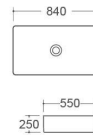

840L

Apron Kitchen Sink
Size: 840x550x250mm

Embedded Type