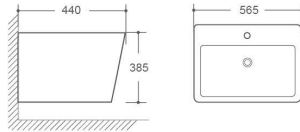

8421

Wall-hung basin Size: 440x565x385mm Fixing To Wall With Back

F337

Floor-Stand Bidet Size: 505x355x405mm Fixing To Wall With Back

9380

Wall-hung basin Size: 440x530x390mm Fixing To Wall With Back

F338

Floor-Stand Bidet Size: 540x365x410mm Fixing To Wall With Back