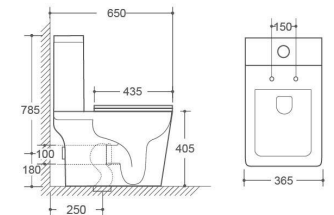

One piece toilet
 Size : 27-3/8" × 14-5/8" × 27-1/2"
 695 × 370 × 700mm
 EPA WATERSENSE/CUPC Listed HET 1.28Gpf
 Comfort Height
 Optional 1.1Gpf/1.6Gpf Dual Flush available
 3" Flush valve
 Fully glazed tray way
 S-trap 12" (305mm) roughing-in
 Chrome plated/white plastic hand lever available

2239

One Piece Toilet
Size: 695x385x815mm

Flushing system: Washdown
S trap: 150/250mm

Modernity is the key to minimalism. The white sanitary ceramics make the overall visual sense more simple and atmospheric, and match with the tropical plant environment to create a natural, quiet and peaceful space.

2315

TWO Piece Toilet
Size: 650x340x770mm

Flushing system: Washdown
S trap: 250mm P trap: 180mm

2333

TWO Piece Toilet
Size: 705x380x740mm

Flushing system: Washdown
S trap: 250mm P trap: 180mm

2317

TWO Piece Toilet
Size: 650x340x770mm

Flushing system: Washdown
S trap: 250mm P trap: 180mm

2304

TWO Piece Toilet
Size: 650x365x785mm

Flushing system: Washdown
S trap: 250mm P trap: 180mm

2331

TWO Piece Toilet
Size: 700x380x790mm

Flushing system: Washdown
S trap: 250mm P trap: 180mm