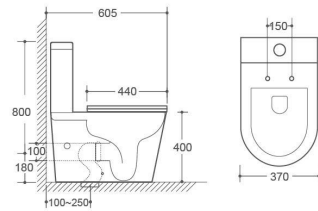

One piece toilet
 Size : 27-3/8" × 14-5/8" × 27-1/2"
 695 × 370 × 700mm
 EPA WATERSENSE/CUPC Listed HET 1.28Gpf
 Comfort Height
 Optional 1.1Gpf/1.6Gpf Dual Flush available
 3" Flush valve
 Fully glazed tray way
 S-trap 12" (305mm) roughing-in
 Chrome plated/white plastic hand lever available

2360

TWO Piece Toilet
Size: 650x370x785mm

Flushing system: Washdown
S trap: 250mm P trap: 180mm

2303

TWO Piece Toilet
Size: 640x370x810mm

Flushing system: Rimless Washdown
Connector: 100-250mm P trap: 180mm

2381

TWO Piece Toilet
Size: 605x370x800mm

Flushing system: Rimless Washdown
Connector: 100-250mm P trap: 180mm

2305

TWO Piece Toilet
Size: 640x370x800mm

Flushing system: Rimless Washdown
Connector: 100-250mm P trap: 180mm

2380

TWO Piece Toilet
Size: 605x370x800mm

Flushing system: Rimless Washdown
Connector: 100-250mm P trap: 180mm

INSTALLATION DISPLAY

TOILET FLUSHING SYSTEM

The patented VORTEX flushing technology is adopted for the edgeless toilet to achieve good waste transportation with the lowest water consumption. It also replaces 100% of the intercepted water in each cycle to prevent bacterial growth. Not only the self-cleaning glaze technology is used on the glaze surface, but also our R&D engineers have designed the glass without flush edges; Therefore, no hidden and inaccessible places will lead to bacteria breeding and odor.