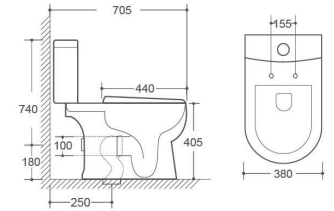

Flushing system: Washdown
S trap: 150/250mm

2240

One Piece Toilet
Size: 690x374x780mm

Flushing system: Washdown
S trap: 250mm P trap: 180mm

2238

One Piece Toilet
Size: 690x374x790mm

Flushing system: Washdown
S trap: 150/250mm

2239

One Piece Toilet
Size: 695x385x815mm

Flushing system: Washdown
S trap: 150/250mm

Modernity is the key to minimalism. The white sanitary ceramics make the overall visual sense more simple and atmospheric, and match with the tropical plant environment to create a natural, quiet and peaceful space.

2315

TWO Piece Toilet
Size: 650x340x770mm

Flushing system: Washdown
S trap: 250mm P trap: 180mm

2333

TWO Piece Toilet
Size: 705x380x740mm

Flushing system: Washdown
S trap: 250mm P trap: 180mm

2317

TWO Piece Toilet
Size: 650x340x770mm

Flushing system: Washdown
S trap: 250mm P trap: 180mm

2304

TWO Piece Toilet
Size: 650x365x785mm

Flushing system: Washdown
S trap: 250mm P trap: 180mm

2331

TWO Piece Toilet
Size: 700x380x790mm

Flushing system: Washdown
S trap: 250mm P trap: 180mm