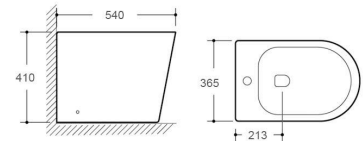

8421

Wall-hung basin Size: 440x565x385mm Fixing To Wall With Back

F337

Floor-Stand Bidet Size: 505x355x405mm Fixing To Wall With Back

9380

Wall-hung basin Size: 440x530x390mm Fixing To Wall With Back

F338

Floor-Stand Bidet Size: 540x365x410mm Fixing To Wall With Back