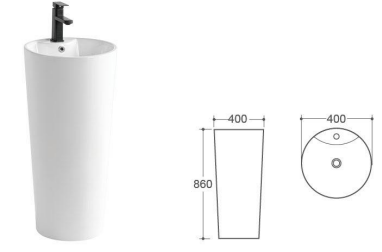

8421

Wall-hung basin Size: 440x565x385mm Fixing To Wall With Back

F337

Floor-Stand Bidet Size: 505x355x405mm Fixing To Wall With Back

9380

Wall-hung basin Size: 440x530x390mm Fixing To Wall With Back

F338

Floor-Stand Bidet Size: 540x365x410mm Fixing To Wall With Back

9301

Wall-hung basin Size: 510x520x405mm Fixing To Wall With Back

F340

Floor-Stand Bidet Size: 505x355x405mm Fixing To Wall With Back

001
Pedestal Basin Fixing To Wall With Back
Size: 550x515x850mm

201
Pedestal Basin Fixing To Wall With Back
Size: 330x330x835mm

202
Pedestal Basin Fixing To Wall With Back
Size: 400x400x860mm

002
Pedestal Basin Fixing To Wall With Back
Size: 510x450x850mm

204
Pedestal Basin Fixing To Wall With Back
Size: 400x400x850mm

206A
Pedestal Basin Fixing To Wall With Back
Size: 460x460x860mm