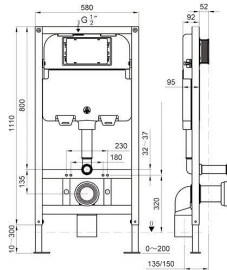

2211

Product Features(Suit For Wall Hung Toilet)
Model no. 004A
Installation Dimension(LXWXH): 506x(170-200)(1144-1344)mm
Water Volume Adjustment
Australian: Half flush 3L/Full flush 4.5L ;
                  Half flush 3L/Full flush 6L ;
Chinese Standard /American Standard :
Half flush 3L /Full flush 4.5L ;
Half flush 3.5L/Full flush 5L ;
Half flush 4.2L/Full flush 6.5L ;
Actuator Size: 245x165x9mm