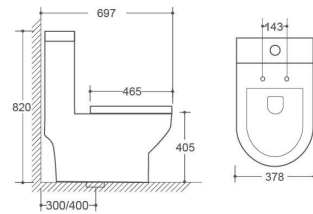

One piece toilet
 Size : 27-3/8" × 14-5/8" × 27-1/2"
 695 × 370 × 700mm
 EPA WATERSENSE/CUPC Listed HET 1.28Gpf
 Comfort Height
 Optional 1.1Gpf/1.6Gpf Dual Flush available
 3" Flush valve
 Fully glazed tray way
 S-trap 12" (305mm) roughing-in
 Chrome plated/white plastic hand lever available

2110

One Piece Toilet
Size: 710x390x750mm

Flushing system: Siphonic
S trap: 300/400mm

2020

One Piece Toilet
Size: 700x390x650mm

Flushing system: Siphonic
S trap: 300mm

2193

One Piece Toilet
Size: 735x400x665mm

Flushing system: Siphonic
S trap: 300/400mm

2126

One Piece Toilet
Size: 700x396x748mm

Flushing system: Tomado Siphonic
S trap: 300mm

S-088

One Piece Toilet
Size: 660x470x625mm

Flushing system: Siphonic
S trap: 300/400mm

2172

One Piece Toilet
Size: 690x390x710mm

Flushing system: Siphonic
S trap: 300mm

2128

One Piece Toilet
Size: 697x378x820mm

Flushing system: Siphonic
S trap: 300/400mm

2170

One Piece Toilet
Size: 700x430x740mm