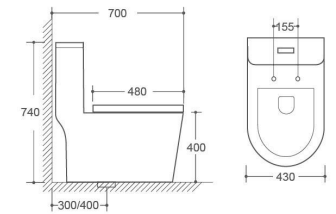

2172

One Piece Toilet
Size: 690x390x710mm

Flushing system: Siphonic
S trap: 300mm

2128

One Piece Toilet
Size: 697x378x820mm

Flushing system: Siphonic
S trap: 300/400mm

2170

One Piece Toilet
Size: 700x430x740mm

Flushing system: Siphonic
S trap: 300/400mm

2091

One Piece Toilet
Size: 695x400x743mm

Flushing system: Siphonic
S trap: 300/400mm

2177

One Piece Toilet
Size: 733x402x744mm

Flushing system: Siphonic
S trap: 300mm