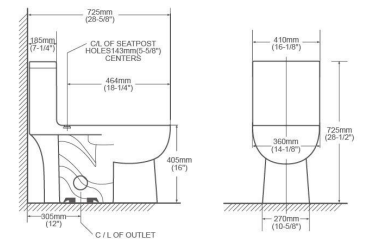

One piece toilet
 Size : 27-3/8" × 14-5/8" × 27-1/2"
 695 × 370 × 700mm
 EPA WATERSENSE/CUPC Listed HET 1.28Gpf
 Comfort Height
 Optional 1.1Gpf/1.6Gpf Dual Flush available
 3" Flush valve
 Fully glazed tray way
 S-trap 12" (305mm) roughing-in
 Chrome plated/white plastic hand lever available

One piece toilet
 Size : 28-3/4" × 16-1/8" × 28-3/8"
 730 × 410 × 720mm
 EPA WATERSENSE/CUPC Listed HET 1.28Gpf
 Comfort Height
 Optional 1.1Gpf/1.6Gpf Dual Flush available
 3" Flush valve
 Fully glazed tray way
 S-trap 12" (305mm) roughing-in
 Chrome plated/white plastic hand lever available

One piece toilet
 Size : 28-5/8" × 16-1/8" × 28-1/2"
 725 × 410 × 725mm
 EPA WATERSENSE/CUPC Listed HET 1.28Gpf
 Comfort Height
 Optional 1.1Gpf/1.6Gpf Dual Flush available
 3" Flush valve
 Fully glazed tray way
 S-trap 12" (305mm) roughing-in
 Chrome plated/white plastic hand lever available

One piece toilet
 Size : 28-3/4" × 16-5/8" × 29-1/2"
 730 × 420 × 750mm
 EPA WATERSENSE/CUPC Listed HET 1.28Gpf
 Comfort Height
 Optional 1.1Gpf/1.6Gpf Dual Flush available
 3" Flush valve
 Fully glazed tray way
 S-trap 12" (305mm) roughing-in
 Chrome plated/white plastic hand lever available