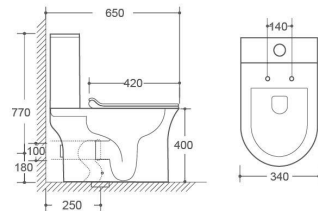

One piece toilet
 Size : 27-3/8" × 14-5/8" × 27-1/2"
 695 × 370 × 700mm
 EPA WATERSENSE/CUPC Listed HET 1.28Gpf
 Comfort Height
 Optional 1.1Gpf/1.6Gpf Dual Flush available
 3" Flush valve
 Fully glazed tray way
 S-trap 12" (305mm) roughing-in
 Chrome plated/white plastic hand lever available

2239

One Piece Toilet
Size: 695x385x815mm

Flushing system: Washdown
S trap: 150/250mm

Modernity is the key to minimalism. The white sanitary ceramics make the overall visual sense more simple and atmospheric, and match with the tropical plant environment to create a natural, quiet and peaceful space.

2315

TWO Piece Toilet
Size: 650x340x770mm

Flushing system: Washdown
S trap: 250mm P trap: 180mm

2333

TWO Piece Toilet
Size: 705x380x740mm

Flushing system: Washdown
S trap: 250mm P trap: 180mm

2317

TWO Piece Toilet
Size: 650x340x770mm

Flushing system: Washdown
S trap: 250mm P trap: 180mm

2304

TWO Piece Toilet
Size: 650x365x785mm

Flushing system: Washdown
S trap: 250mm P trap: 180mm

2331

TWO Piece Toilet
Size: 700x380x790mm

Flushing system: Washdown
S trap: 250mm P trap: 180mm