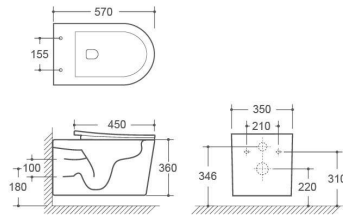

One piece toilet
 Size : 27-3/8" × 14-5/8" × 27-1/2"
 695 × 370 × 700mm
 EPA WATERSENSE/CUPC Listed HET 1.28Gpf
 Comfort Height
 Optional 1.1Gpf/1.6Gpf Dual Flush available
 3" Flush valve
 Fully glazed tray way
 S-trap 12" (305mm) roughing-in
 Chrome plated/white plastic hand lever available

Creative open rim design
Easy to keep clear

360 All-around high-efficient
55mm water enclosure to minimise odours

SANITARY DEAD CORNER

EASY TO CLEAN

304

Wall-Hung Toilet
Size: 570x350x360mm

Flushing system: Washdown
P trap: 180mm

314

Wall-Hung Toilet
Size: 520x375x358mm

Flushing system: Washdown
P trap: 180mm

312

Wall-Hung Toilet
Size: 480x346x350mm

Flushing system: Rimless Washdown
P trap: 180mm

316

Wall-Hung Toilet
Size: 535x360x370mm

Flushing system: Rimless Washdown
P trap: 180mm

313

Wall-Hung Toilet
Size: 485x365x370mm

Flushing system: Rimless Washdown
P trap: 180mm

338

Wall-Hung Toilet
Size: 590x340x405mm

Flushing system: Washdown
P trap: 180mm